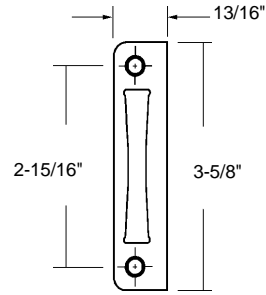

Universal Strike for Cam Handle 6-1332

Part Number	Colour
6-1332SG	Gold
6-1332SW	White

Material: Steel

Unit: Each   Bulk: 10 Pcs.

•Pole operated.

•Uses strikes 6-1337SB (ST) on page 6-23.