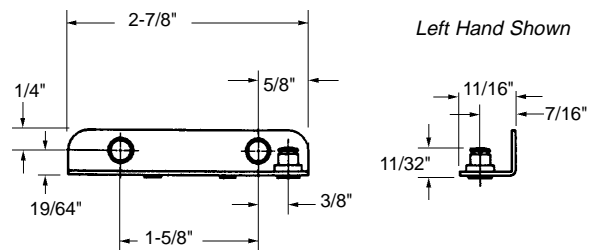

Stud Bracket

Part Number

Hand

6-1350L   **Left**
6-1350R   **Right**

Material: Steel

Unit: Each

Bulk: 10 Pcs.