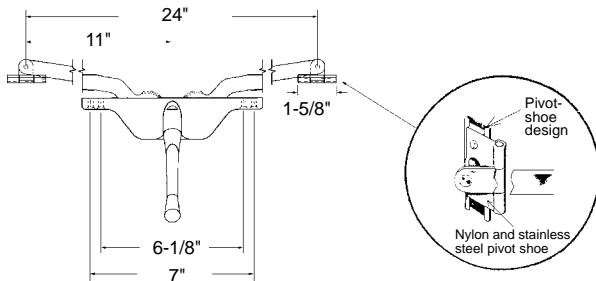

Pivot Shoe Roto Operator

Part Number	Colour
6-1312	Painted Aluminum Finish
6-1312W	White

Material: Die Cast Zinc/Hardened Steel

Unit: Each Bulk: 20 Pcs.

•Handle not included (page 6-11).

•Uses track 6-1312T (page 6-8).