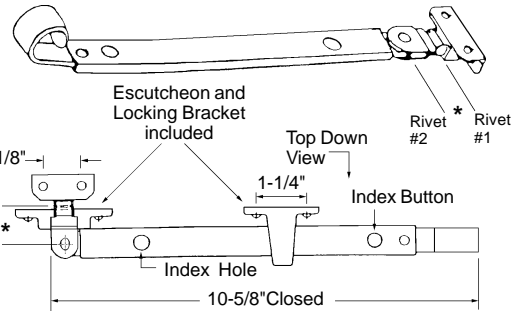

Telescoping Push Bar Operator

Part Number	Colour	*Yoke Length
6-1310U	Painted Silver	27/32"
6-1384	Painted Silver	1-9/32"

Material: Aluminum
Unit: Each   Bulk: 25 Pcs.