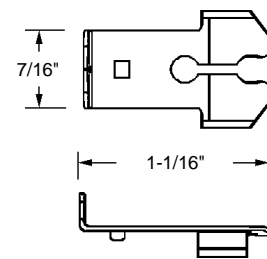

Window Operator Detach Clip

Part Number
6-1437
Material: Steel
Unit: Each   Bulk: 50 Pcs.