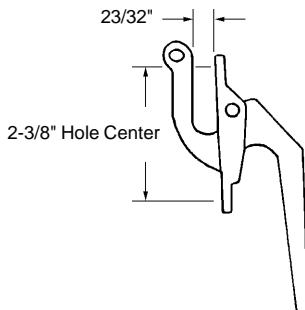

Locking Handle

Part Number   Colour
6-1362   **Brown**
6-1362W   **White**
Material: Die Cast
Unit: Each   Bulk: 25 Pcs.