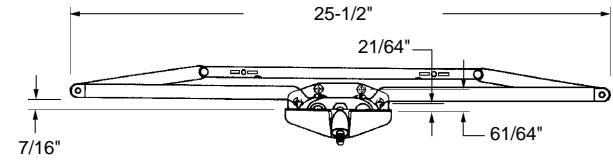

Dual Pull Roto Gear Awning Operator

Part Number	Colour
6-1379	Brown
6-1379C	Coppertone
6-1379W	White

Material: Die Cast Zinc/Hardened Steel
Unit: Each Bulk: 20 Pcs.

•Approximate sash opening: 15-3/4".
•Handle not included (page 6-11).