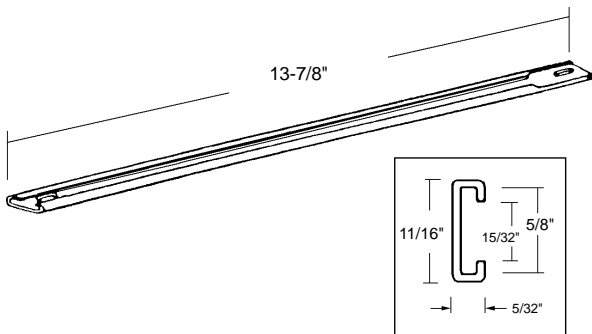

Operator Track

Part Number
6-1312T
Material: Stainless Steel
Unit: Each   Bulk: 50 Pcs.