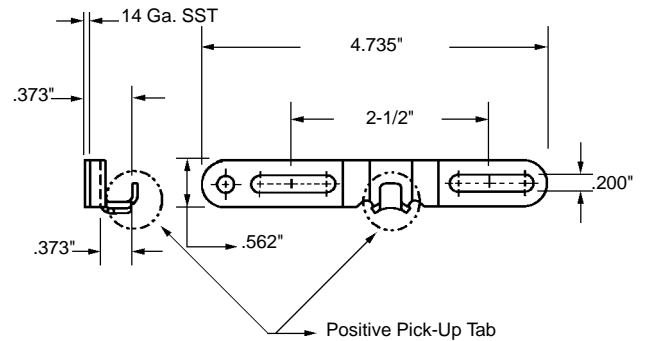

Window Lock Strike

Part Number	Bulk: 25 Pcs.
6-1402	
Material: Steel	
Unit: Each	

•Note: Cannot be used in tie bar applications.