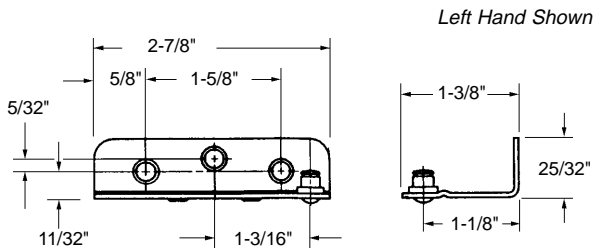

TRUTH WINDOW & DOOR HARDWARE

•Recommended for use with operator 6-1343L/R (page 6-6).

Stud Bracket

Part Number Hand
6-1351L **Left**
6-1351R **Right**
Material: Steel
Unit: Each Bulk: 10 Pcs.