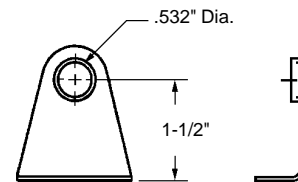

## Adjustable Tie Bar Guide

Part Number

**6-1465**

Material: Plastic

Colour: White

Unit: Each

Bulk: 20 Pcs.