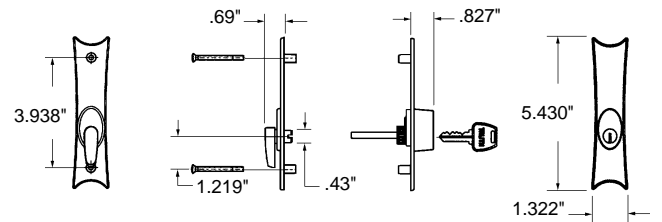

Inside Tumb Turn & Outside Key Lock — Escutcheon Set

Part Number	Bulk: 3 Pcs.
6-1469	
Material: Steel	
Unit: Each