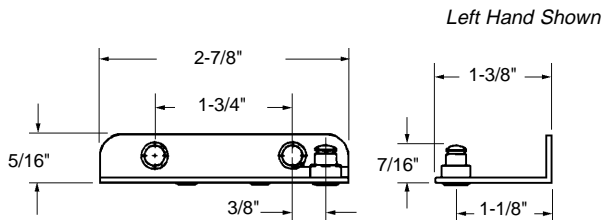

Stud Bracket

Part Number Hand
6-1322L **Left**
6-1322R **Right**
Material: Steel
Unit: Each Bulk: 10 Pcs.