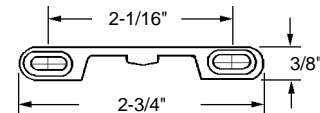

Face Mount Keeper

Part Number

6-1480W

Material: Die Cast

Colour: White

Unit: Each

Bulk: 100 Pcs.