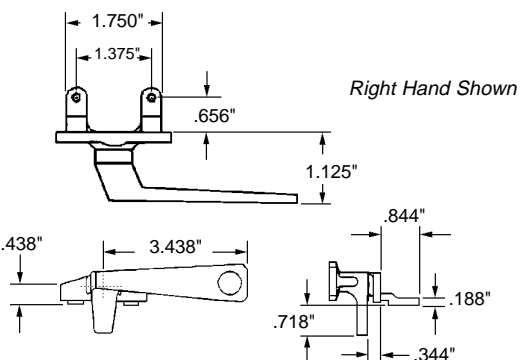

Cam Handle

Part Number	Hand	Colour
6-1372L	Left	Brown
6-1372R	Right	Brown

Material: Die Cast

Unit: Each   Bulk: 25 Pcs.

Now available at back of this section, a cross reference index of All Glass Parts and Truth Hardware order numbers.

Looking for a part, but don't know where to start?

The best place to start is our alphabetical index at the front of the catalogue.