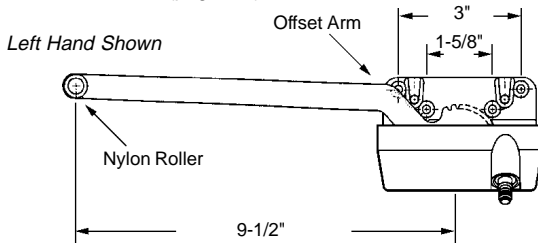

Material: High Pressure Die Cast Zinc/Hardened Steel  
Unit: Each Bulk: 40 Pcs.

•Handle not included (page 6-11).

•Uses track 6-1308 (page 6-8).