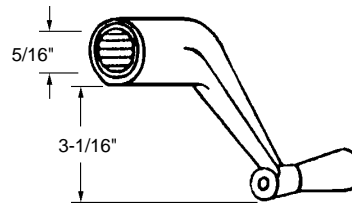

Window Crank Handle

Part Number

6-1301S

Colour

Brown

6-1301SC

Coppertone

6-1301SW

White

Material: Die Cast/Plastic

Unit: Each

Bulk: 25 Pcs.