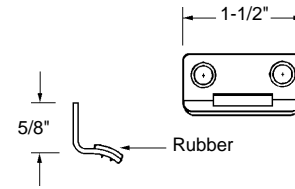

Window Snubber

Part Number Colour

6-1365 Brown

Material: Steel

Colour: Brown

Unit: Each

Bulk: 30 Pcs.