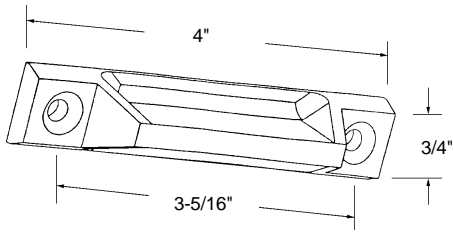

TRUTH WINDOW & DOOR HARDWARE

•Available in white plastic, see section 7.