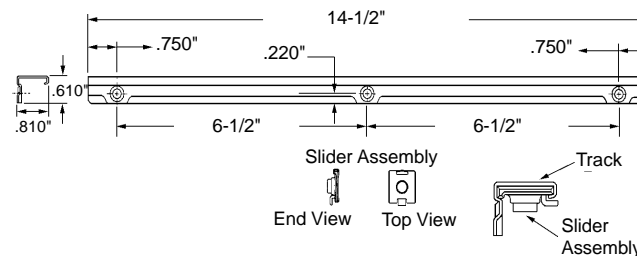

Maxim® Dual Arm Track & Slider Assembly

Part Number

6-1454

Material: Steel

Unit: Each

Bulk: 25 Pcs.

•Used with pivot shoe 6-1380 (page 6-13) and operator 6-1370 (page 6-3).

•Used with operators 6-1302, 6-1303, 6-1341 and 6-1381.