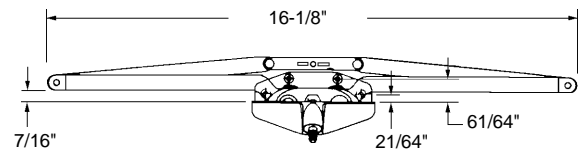

Single Pull Roto Gear Awning Operator

Part Number	Colour
6-1381	Brown
6-1381C	Coppertone
6-1381W	White

Material: Die Cast Zinc/Hardened Steel
Unit: Each Bulk: 20 Pcs.