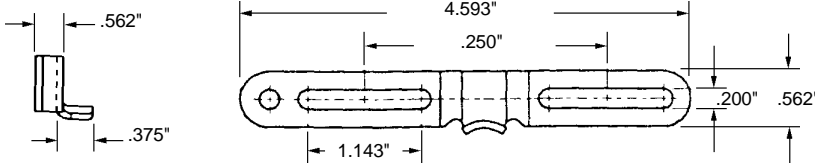

TRUTH WINDOW & DOOR HARDWARE

Locking Handle Keeper

Part Number

6-1435

Material: Steel

Unit: Each

Bulk: 20 Pcs.