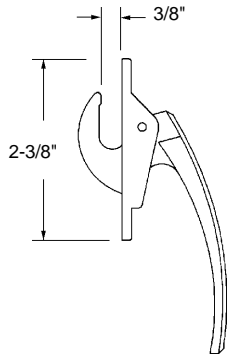

TRUTH WINDOW & DOOR HARDWARE

Locking Handle

Part Number   Colour
6-1316B   **Brown**
6-1316W   **White**
Material: Die Cast
Unit: Each   Bulk: 25 Pcs.