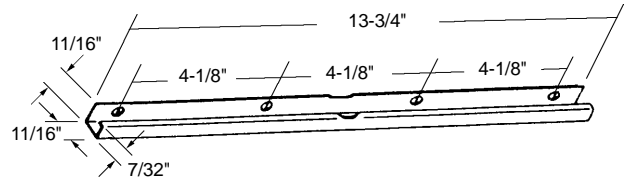

4 Hole Single Arm Operator Track

Part Number
6-1308-A
Material: Plated Steel
Unit: Each   Bulk: 50 Pcs.