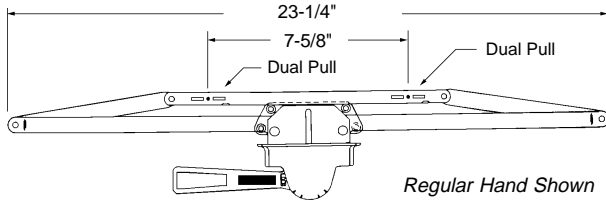

TRUTH WINDOW & DOOR HARDWARE

•Approximate sash opening: 14".

Dual Pull Lever Operator

Part Number	Colour	Hand
6-1340	Brown	Regular
6-1340-OH	Brown	Opposite
6-1340C	Coppertone	Regular
6-1340W	White	Regular
6-1340W-OH	White	Opposite

Material: Die Cast Zinc/Steel
Unit: Each Bulk: 20 Pcs.

•Approximate sash opening: 15-1/2".