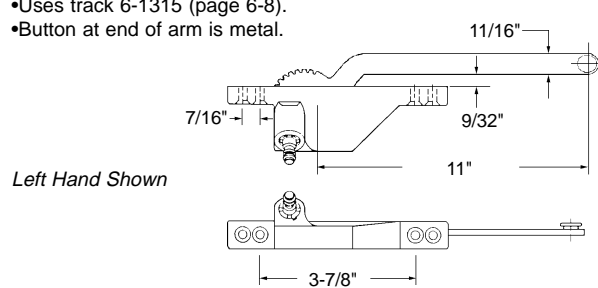

TRUTH WINDOW & DOOR HARDWARE

•Handle not included (page 6-11).

Roto Gear Awning Operator

Part Number	Colour
6-1370	Brown
6-1370C	Coppertone
6-1370W	White

Material: Die Cast Zinc/Hardened Steel
Unit: Each   Bulk: 20 Pcs.

•Handle not included (page 6-11).
•Uses track 6-1315 (page 6-8).
•Button at end of arm is metal.

Roto Gear Operator

Part Number	Hand	Colour	Mount
6-1314L	Left	Brown	Front
6-1314LW	Left	White	Front
6-1314R	Right	Brown	Front
6-1314RW	Right	White	Front

Material: Die Cast Zinc/Hardened Steel
Unit: Each   Bulk: 40 Pcs.

•Handle not included (page 6-11).
•Uses track 6-1308 (page 6-8).

Roto Gear Operator

Part Number	Hand	Colour	Mount
6-1418L	Left	Brown	Front
6-1418R	Right	Brown	Front

Material: Die Cast Zinc/Hardened Steel
Unit: Each   Bulk: 40 Pcs.

•Handle not included (page 6-11).
•Uses track 6-1315 (page 6-8).
•Button at end of arm is metal.

Roto Gear Operator

Part Number	Hand	Colour	Mount
6-1383L	Left	Brown	Front
6-1383R	Right	Brown	Front

Material: Die Cast Zinc/Hardened Steel
Unit: Each   Bulk: 40 Pcs.

•Handle not included (page 6-11).
•Uses track 6-1315 (page 6-8).
•Button at end of arm is metal.

Roto Gear Operator

Part Number	Hand	Mount	Colour
6-1342L	Left	Front	Brown
6-1342R	Right	Front	Brown

Material: Die Cast Zinc/Hardened Steel
Unit: Each   Bulk: 40 Pcs.

•Handle not included (page 6-11).
•Uses track 6-1315 (page 6-8).
•Button at end of arm is metal.

Single Arm Operator

Part Number	Hand	Colour	Mount
6-1477LW	Left	White	Rear
6-1477RW	Right	White	Rear

Material: Die Cast Zinc/Hardened Steel
Unit: Each   Bulk: 40 Pcs.