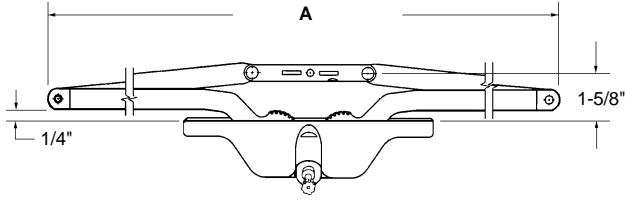

TRUTH WINDOW & DOOR HARDWARE

•Handle not included (page 6-11).