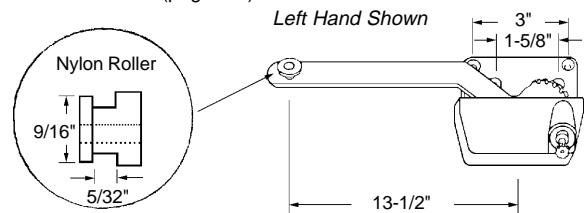

Single Arm Operator

Part Number	Hand	Colour
6-1307L	Left	Brown
6-1307L-CL	Left	Clay
6-1307LC	Left	Coppertone
6-1307LW	Left	White
6-1307R	Right	Brown
6-1307R-CL	Right	Clay
6-1307RC	Right	Coppertone
6-1307RW	Right	White

Material: High Pressure Die Cast Zinc/Hardened Steel
Unit: Each Bulk: 40 Pcs.

•Handle not included (page 6-11).

•Uses track 6-1308 (page 6-8).