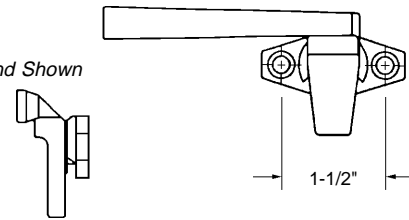

Cam Handle — In-Line Base

Part Number	Hand	Colour
6-1356L	Left	Brown
6-1356R	Right	Brown

Material: Die Cast

Unit: Each   Bulk: 25 Pcs.