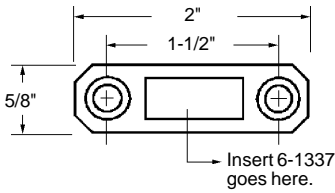

## Multi-Point Lock Keeper

Part Number Hand

**6-1466L** Left

**6-1466R** Right

Material: Steel

Unit: Each

Bulk: 10 Pcs.