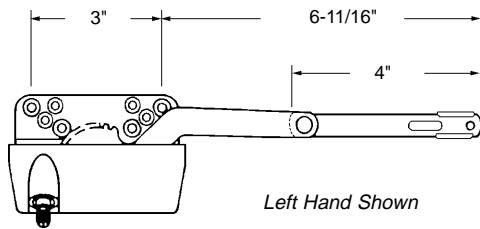

Split Arm Operator

Part Number	Hand	Colour
6-1474LW	Left	White
6-1474RW	Right	White

Material: Die Cast Zinc/Hardened Steel

Unit: Each Bulk: 40 Pcs.

•Handle not included (page 6-11).

•Uses track 6-1312T (page 6-8).