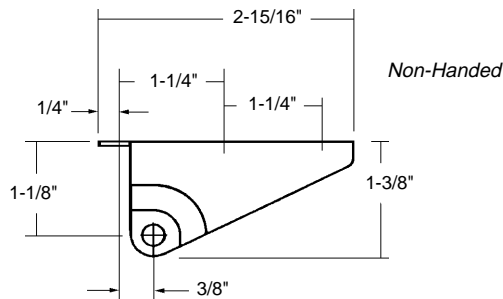

Casement Surface Mount Hinges

Part Number

6-1408L   **Left**
6-1408R   **Right**

Material: Steel

Unit: Pair

Bulk: 20 Pair

- •Used with split arm operator 6-1346L/R (page 6-5).
- •Will be discontinued when stock runs out.

Sash Bracket

Part Number

6-1347

Material: Steel

Unit: Each

Bulk: 10 Pcs.

- •Recommended for use with operator 6-1343L/R (page 6-6).