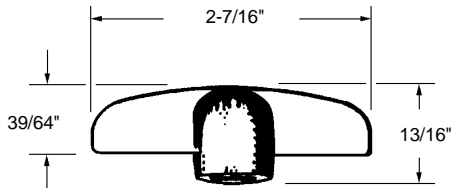

Window Crank T Handle

Part Number

6-1311S

Spline Size

5/16"

Colour

Brown

6-1311SC

5/16"

Coppertone

6-1311SW

5/16"

White

Material: Die Cast

Unit: Each

Bulk: 25 Pcs.