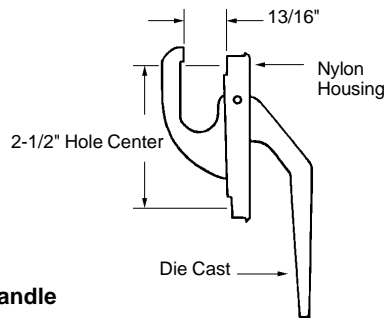

Locking Handle

Part Number   Colour
6-1361   **Brown**
6-1361C   **Coppertone**
6-1361W   **White**
Material: Die Cast/Nylon
Unit: Each   Bulk: 25 Pcs.