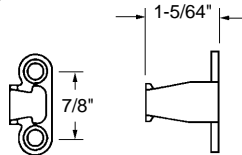

Shoe Stud

Part Number

6-1380

Material: Metal

Colour: Mill

Unit: Each

Bulk: 20 Pcs.

•Replacement: 6-1360 on this page.
•Used with lock 6-1359 (page 6-18).

Discontinued

Casement Sash Lock Keeper

Part Number

6-1360A

Material: Steel

Unit: N/A

•Used with lock 6-1359 (page 6-18).