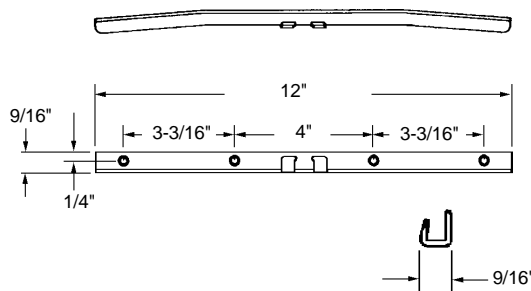

### Entrygard Awning Operator Guide Bar

Part Number

**6-1370T**

Material: Steel

Unit: Each

Bulk: 25 Pcs.