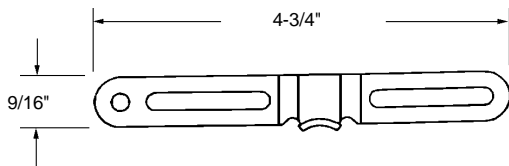

## Inside Tumb Turn & Outside Key Lock — Escutcheon Set

Part Number	Bulk: 3 Pcs.
<b>6-1469</b>	
Material: Steel	
Unit: Each	