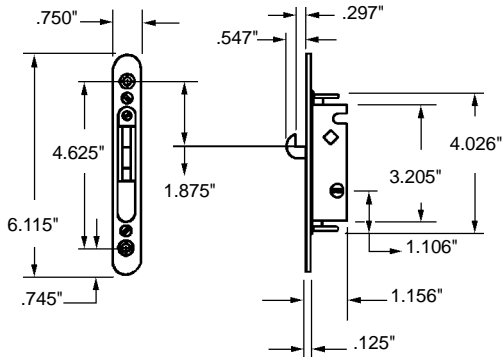

Mortise Lock Single Point System

Part Number	Bulk: 5 Pcs.
6-1468	
Material: Steel	
Unit: Each