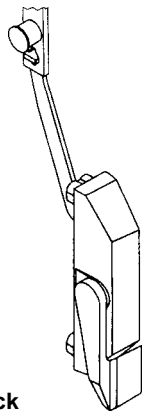

TRUTH WINDOW & DOOR HARDWARE

Right Hand Shown

Casement Sash Lock

Part Number	Hand	Colour
6-1431L	Left	White
6-1431R	Right	White
Material: Die Cast/Steel		
Unit: Each	Bulk: 5 Pcs.