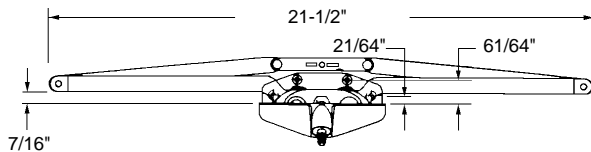

Single Pull Roto Gear Awning Operator

Part Number	Colour
6-1303	Brown
6-1303C	Coppertone
6-1303W	White

Material: Die Cast Zinc/Hardened Steel
Unit: Each Bulk: 20 Pcs.

•Approximate sash opening: 10-1/2".
•Handle not included (page 6-11).