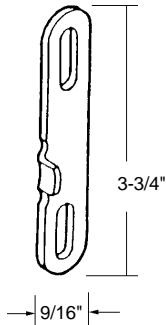

Locking Handle Strike

Part Number

6-1367

Material: Steel

Unit: Each

Bulk: 30 Pcs.

Non-Handed