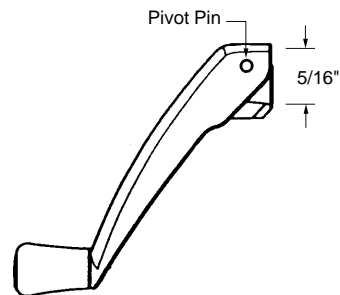

Fold-Up Window Crank Handle

Part Number

6-1410

Colour

Brown

6-1410C

Coppertone

6-1410W

White

Material: Die Cast/Plastic

Unit: Each

Bulk: 20 Pcs.