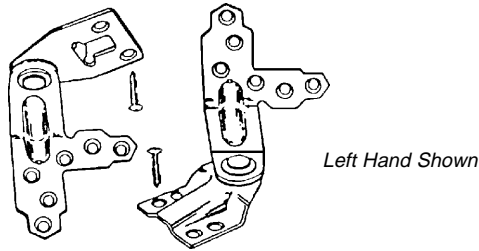

## Concealed Casement Hinge

Part Number	A	B	C
6-1484-10	10"	5"	7-7/16"
6-1484-14	14"	7-1/2"	7-7/16"

Material: Stainless Steel Track/Heavy Gauge Steel Arms

Unit: Pair

Bulk: 30 Pairs