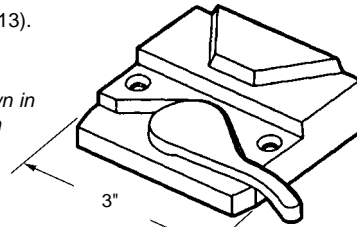

**Coppertone**

**Brown**

Bulk: 50 Pcs.

•Hole centre: 2-3/8".  
•Keeper 6-1309K (page 6-13).

*Left Hand Shown  
in Locked Position*