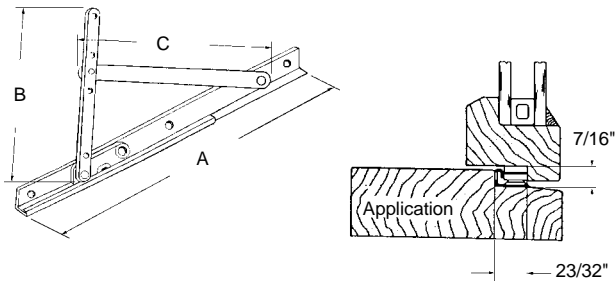

TRUTH WINDOW & DOOR HARDWARE

Awning Hinge

Part Number	A	B	C
6-1364-10	10"	6-3/4"	6"
6-1364-14	14"	6-3/4"	8"
6-1364-18	18"	8-3/4"	10"
6-1364-22	22"	10-3/4"	12"
6-1364-26	26"	12-3/4"	14"

Unit: Pair

Bulk: 30 Pairs

- •Standard Duty.
- •Residential and commercial usage.