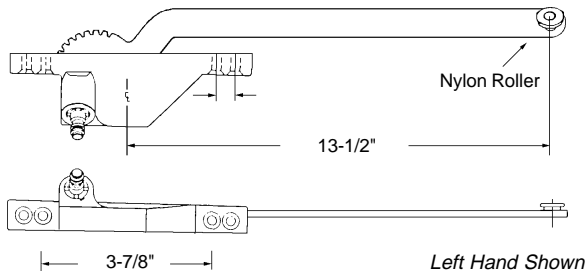

TRUTH WINDOW & DOOR HARDWARE

•Handle not included (page 6-11).

Roto Gear Awning Operator

Part Number	Colour
6-1370	Brown
6-1370C	Coppertone
6-1370W	White

Material: Die Cast Zinc/Hardened Steel
Unit: Each   Bulk: 20 Pcs.

•Handle not included (page 6-11).
•Uses track 6-1315 (page 6-8).
•Button at end of arm is metal.

Roto Gear Operator

Part Number	Hand	Colour	Mount
6-1314L	Left	Brown	Front
6-1314LW	Left	White	Front
6-1314R	Right	Brown	Front
6-1314RW	Right	White	Front

Material: Die Cast Zinc/Hardened Steel
Unit: Each   Bulk: 40 Pcs.

•Handle not included (page 6-11).
•Uses track 6-1308 (page 6-8).

Roto Gear Operator

Part Number	Hand	Colour	Mount
6-1418L	Left	Brown	Front
6-1418R	Right	Brown	Front

Material: Die Cast Zinc/Hardened Steel
Unit: Each   Bulk: 40 Pcs.

•Handle not included (page 6-11).
•Uses track 6-1315 (page 6-8).
•Button at end of arm is metal.

Roto Gear Operator

Part Number	Hand	Colour	Mount
6-1383L	Left	Brown	Front
6-1383R	Right	Brown	Front

Material: Die Cast Zinc/Hardened Steel
Unit: Each   Bulk: 40 Pcs.

•Handle not included (page 6-11).
•Uses track 6-1315 (page 6-8).
•Button at end of arm is metal.

Roto Gear Operator

Part Number	Hand	Mount	Colour
6-1342L	Left	Front	Brown
6-1342R	Right	Front	Brown

Material: Die Cast Zinc/Hardened Steel
Unit: Each   Bulk: 40 Pcs.

•Handle not included (page 6-11).
•Uses track 6-1315 (page 6-8).
•Button at end of arm is metal.

Single Arm Operator

Part Number	Hand	Colour	Mount
6-1477LW	Left	White	Rear
6-1477RW	Right	White	Rear

Material: Die Cast Zinc/Hardened Steel
Unit: Each   Bulk: 40 Pcs.