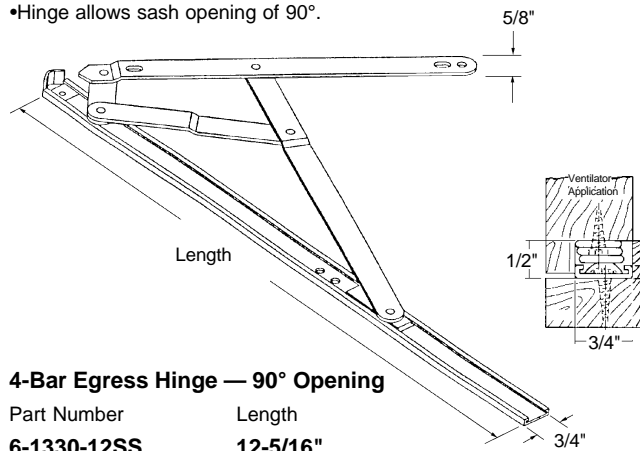

## 4-Bar Egress Hinge — 90° Opening

Part Number	Length
6-1328-16SS	16-13/16"

Material: Stainless Steel

Unit: Pair

Bulk: 10 Pairs

- Standard Duty.
- Hinge allows sash opening of 90°.