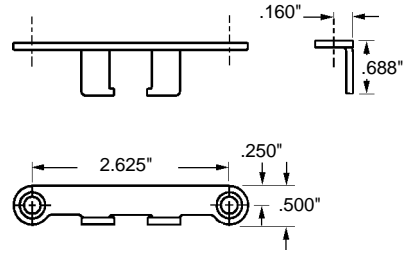

Sash Hook

Part Number

6-1463

Material: Steel

Unit: Each

Bulk: 50 Pcs.

•Used with operators 6-1302, 6-1303, 6-1340, 6-1341, 6-1381 and 6-1379.