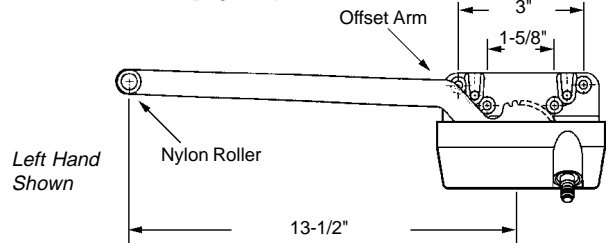

## Single Arm Operator

Part Number	Hand	Colour
6-1478LW	Left	White
6-1478RW	Right	White

Material: Die Cast Zinc/Hardened Steel  
Unit: Each Bulk: 40 Pcs.

•Handle not included (page 6-11).

•Uses track 6-1308 (page 6-8).