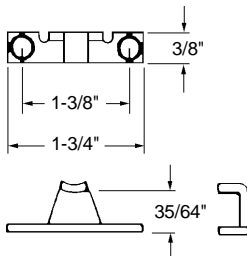

Casement Sash Lock Keeper

Part Number

6-1360

Material: Steel

Unit: Each

Bulk: 100 Pcs.

•Used with lock 6-1309 (page 6-18).

Casement Sash Lock Keeper

Part Number

6-1309K

Material: Steel

Unit: Each

Bulk: 100 Pcs.