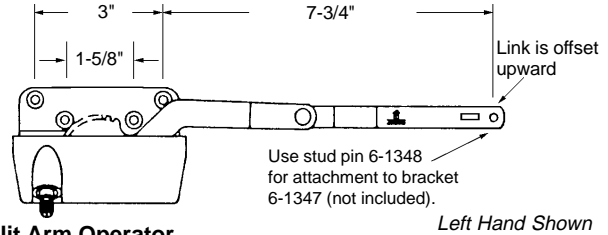

Split Arm Operator

Part Number	Hand	Colour
6-1346L	Left	Brown
6-1346LC	Left	Coppertone
6-1346LW	Left	White
6-1346R	Right	Brown
6-1346RC	Right	Coppertone
6-1346RW	Right	White

Material: Die Cast Zinc/Hardened Steel

Unit: Each Bulk: 40 Pcs.

•Handle not included (page 6-11).

•Uses stud bracket 6-1353L/R (page 6-17) or 6-1443 (page 6-18).