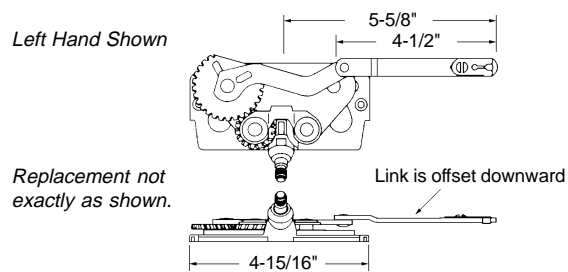

"Entrygard Dyad" Operator

Part Number	Hand
6-1321L	Left
6-1321R	Right
Material: Hardened Steel	
Unit: Each	Bulk: 40 Pcs.