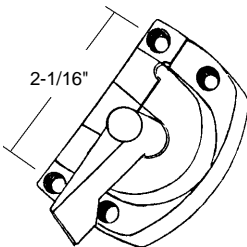

### Trimline® Cam Lock

Part Number	Colour	
<b>6-1333</b>	<b>White</b>	
Material: Die Cast		
Unit: Each	Bulk: 50 Pcs.	