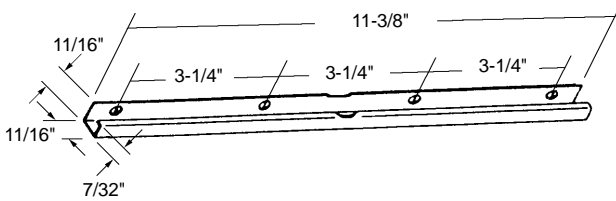

## Telescoping Push Bar Operator

Part Number	Colour	*Yoke Length
<b>6-1310U</b>	<b>Painted Silver</b>	<b>27/32"</b>
<b>6-1384</b>	<b>Painted Silver</b>	<b>1-9/32"</b>

Material: Aluminum  
 Unit: Each                      Bulk: 25 Pcs.