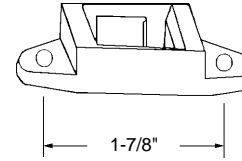

Push Bar Locking Bracket

Part Number

6-1310H

Material: Nylon

Colour: Silver

Unit: N/A

Discontinued

Push Bar Guide (Escutcheon)

Part Number

6-1310G

Material: Nylon

Colour: Silver

Unit: N/A

•Used on operator 6-1370 (page 6-3).