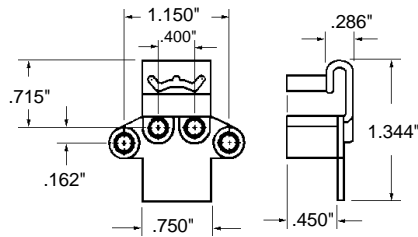

## Adjustable Tie Bar Guide

Part Number

**6-1465**

Material: Plastic

Colour: White

Unit: Each

Bulk: 20 Pcs.