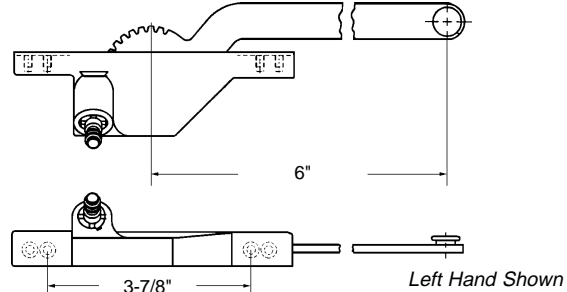

Roto Gear Operator

Part Number	Hand	Mount	Colour
6-1342L	Left	Front	Brown
6-1342R	Right	Front	Brown

Material: Die Cast Zinc/Hardened Steel
Unit: Each   Bulk: 40 Pcs.

•Handle not included (page 6-11).
•Uses track 6-1315 (page 6-8).
•Button at end of arm is metal.