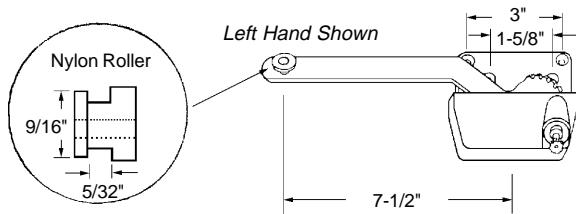

TRUTH WINDOW & DOOR HARDWARE

•Handle not included (page 6-11).

Single Arm Operator

Part Number	Hand	Colour
6-1326L	Left	Coppertone
6-1326L-CL	Left	Clay
6-1326LW	Left	White
6-1326R	Right	Coppertone
6-1326R-CL	Right	Clay
6-1326RW	Right	White

Material: Die Cast Zinc/Hardened Steel

Unit: Each Bulk: 40 Pcs.

•Handle not included (page 6-11).