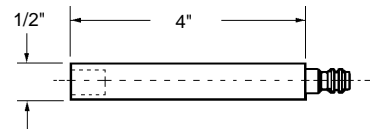

Crank Handle Extension

Part Number	Colour
6-1399	Brown
6-1399C	Coppertone
6-1399W	White

Material: Die Cast
Unit: Each   Bulk: 10 Pcs.