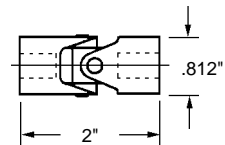

Universal

Part Number
6-1457
Material: Die Cast
Colour: Brown
Unit: Each   Bulk: 5 Pcs.