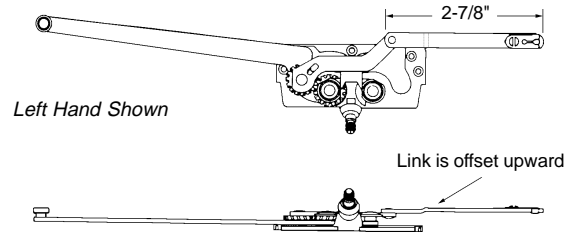

Left Hand Shown

Dual Arm "Entrygard" Operator

Part Number	Hand
6-1382L	Left
6-1382R	Right

Material: Hardened Steel
Unit: Each   Bulk: 40 Pcs.

•Cover, 6-1355, not included (page 6-12).
•Handle not included (page 6-11).
•Uses track 6-1354 (page 6-9).