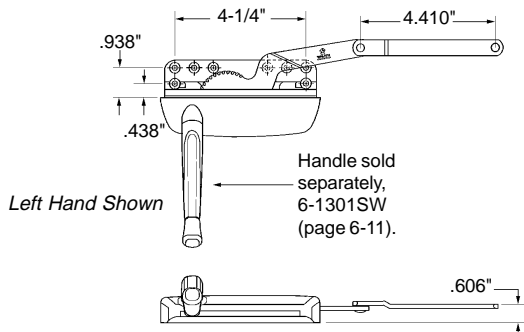

Maxim® "Dyad" Operator

Part Number	Hand	Colour
6-1452LW	Left	White
6-1452RW	Right	White
Material: Die Cast Zinc/Hardened Steel		
Unit: Each	Bulk: 20 Pcs.	

•Uses 6-1353L/R stud brackets (page 6-17).