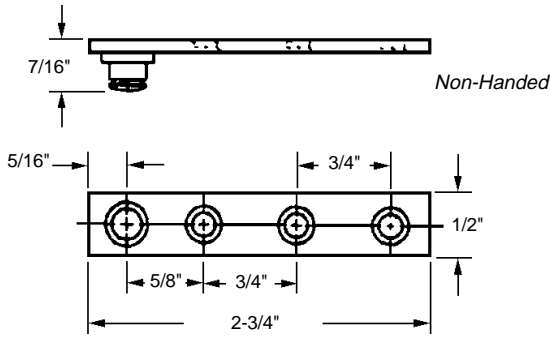

TRUTH WINDOW & DOOR HARDWARE

Stud Bracket

Part Number

6-1443

Material: Steel

Unit: Each

Bulk: 10 Pcs.

•Uses keeper 6-1470 on page 6-13.