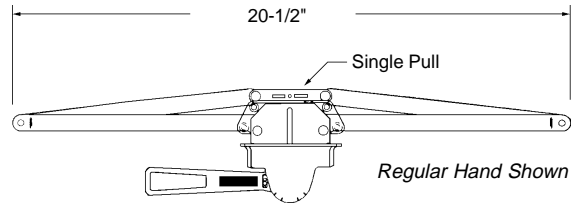

TRUTH WINDOW & DOOR HARDWARE

•Approximate sash opening: 14".

Dual Pull Lever Operator

Part Number	Colour	Hand
6-1340	Brown	Regular
6-1340-OH	Brown	Opposite
6-1340C	Coppertone	Regular
6-1340W	White	Regular
6-1340W-OH	White	Opposite

Material: Die Cast Zinc/Steel
Unit: Each Bulk: 20 Pcs.

•Approximate sash opening: 15-1/2".

Single Pull Lever Operator

Part Number	Colour	Hand
6-1302	Brown	Regular
6-1302-OH	Brown	Opposite
6-1302C	Coppertone	Regular
6-1302W	White	Regular
6-1302W-OH	White	Opposite

Material: Die Cast Zinc/Steel
Unit: Each Bulk: 20 Pcs.

•Approximate sash opening: 8-1/2".

Single Pull Lever Operator

Part Number	Colour	Hand
6-1341	Brown	Regular
6-1341C	Coppertone	Regular
6-1341W	White	Regular
6-1341-OH	Brown	Opposite
6-1341W-R*	White	Regular

Material: Die Cast Zinc/Steel
Unit: Each Bulk: 20 Pcs.

•Approximate sash opening: 14-1/2".
•Handle not included (page 6-11).

Dual Pull Roto Gear Awning Operator

Part Number	Colour
6-1379	Brown
6-1379C	Coppertone
6-1379W	White

Material: Die Cast Zinc/Hardened Steel
Unit: Each Bulk: 20 Pcs.

•Approximate sash opening: 15-3/4".
•Handle not included (page 6-11).

Single Pull Roto Gear Awning Operator

Part Number	Colour
6-1303	Brown
6-1303C	Coppertone
6-1303W	White

Material: Die Cast Zinc/Hardened Steel
Unit: Each Bulk: 20 Pcs.

•Approximate sash opening: 10-1/2".
•Handle not included (page 6-11).

Single Pull Roto Gear Awning Operator

Part Number	Colour
6-1381	Brown
6-1381C	Coppertone
6-1381W	White

Material: Die Cast Zinc/Hardened Steel
Unit: Each Bulk: 20 Pcs.