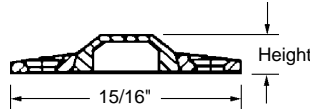

Strike Housing Insert

Part Number Height

6-1337-7/32 7/32"

6-1337-9/32 9/32"

6-1337-11/32 11/32"

Material: Plastic

Unit: Each

Bulk: 25 Pcs.