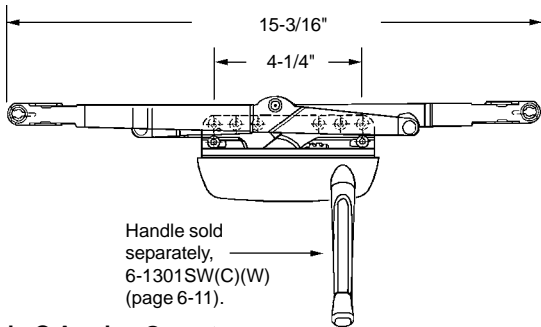

Maxim® Awning Operator

Part Number	Colour
6-1449B	Brown
6-1449C	Coppertone
6-1449W	White
Material: Die Cast Zinc/Hardened Steel	
Unit: Each	Bulk: 20 Pcs.