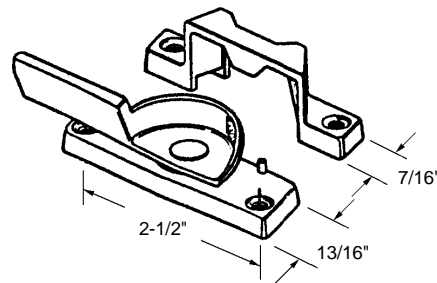

Cam-Type Sash Lock

Part Number	Colour
6-1432	Brown
Material: Die Cast	
Unit: Each	Bulk: 25 Pcs.