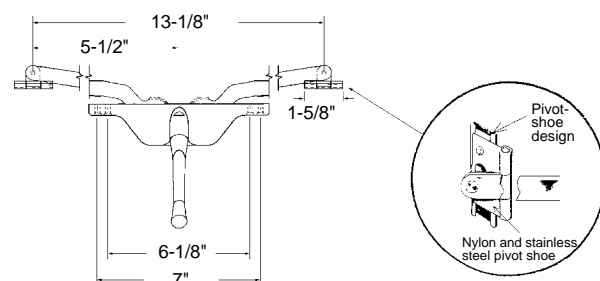

Pivot Shoe Roto Operator

Part Number	Colour
6-1334BR	Brown
6-1334WH	White

Material: Die Cast Zinc/Hardened Steel

Unit: Each Bulk: 20 Pcs.