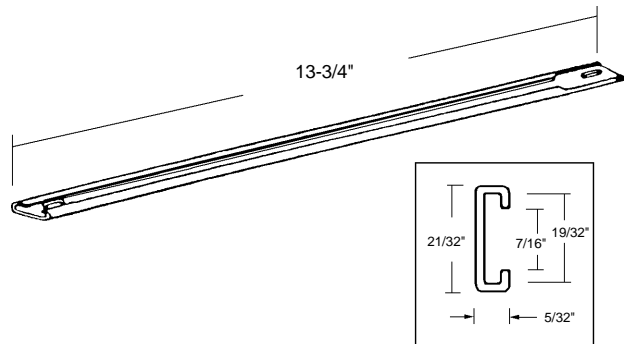

Operator Track

Part Number
6-1315
Material: Stainless Steel
Unit: Each   Bulk: 50 Pcs.