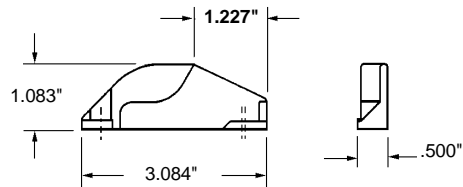

### Master Keeper for Sash Lock 6-1395(W)

Part Number	Hand
<b>6-1444L</b>	<b>Left</b>
<b>6-1444R</b>	<b>Right</b>
Material: Plastic	
Unit: Each	Bulk: 25 Pcs.

Left Hand Shown