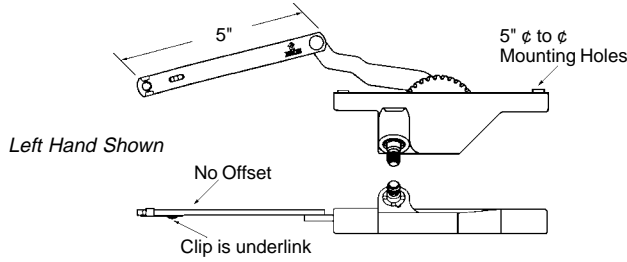

TRUTH WINDOW & DOOR HARDWARE

•Handle not included (page 6-11).

Dyad Operator

Part Number	Hand	Colour
6-1392L	Left	Brown
6-1392LW	Left	White
6-1392R	Right	Brown
6-1392RW	Right	White

Material: High Pressure Die Cast Zinc/Hardened Steel
Unit: Each Bulk: 40 Pcs.

•Handle not included (page 6-11).

•Uses track 6-1308 (page 6-8).