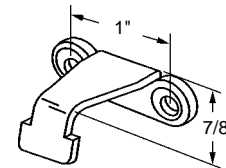

TRUTH WINDOW & DOOR HARDWARE

•Telescoping pole crank available on page 6-16.

Universal with Pole Ring

Part Number

6-1458

Material: Die Cast

Colour: Brown

Unit: Each

Bulk: 5 Pcs.

Discontinued

Push Bar Locking Bracket

Part Number

6-1310H

Material: Nylon

Colour: Silver

Unit: N/A

Discontinued

Push Bar Guide (Escutcheon)

Part Number

6-1310G

Material: Nylon

Colour: Silver

Unit: N/A

•Used on operator 6-1370 (page 6-3).

Shoe Stud

Part Number

6-1380

Material: Metal

Colour: Mill

Unit: Each

Bulk: 20 Pcs.

•Replacement: 6-1360 on this page.
•Used with lock 6-1359 (page 6-18).

Discontinued

Casement Sash Lock Keeper

Part Number

6-1360A

Material: Steel

Unit: N/A

•Used with lock 6-1359 (page 6-18).

Casement Sash Lock Keeper

Part Number

6-1360

Material: Steel

Unit: Each

Bulk: 100 Pcs.

•Used with lock 6-1309 (page 6-18).

Casement Sash Lock Keeper

Part Number

6-1309K

Material: Steel

Unit: Each

Bulk: 100 Pcs.

Casement Sash Lock Keeper

Part Number

6-1470

Material: Steel

Unit: Each

Bulk: 100 Pcs.

•Overall height: 21/64".

Face Mount Keeper

Part Number

6-1480W

Material: Die Cast

Colour: White

Unit: Each

Bulk: 100 Pcs.