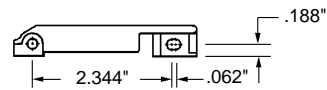

Left Hand Shown