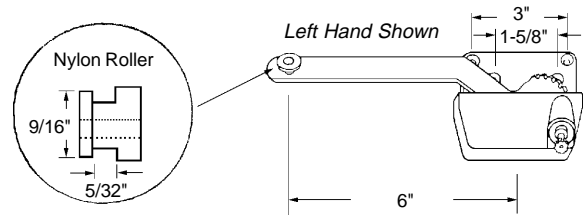

TRUTH WINDOW & DOOR HARDWARE

•Handle not included (page 6-11).

Dyad Operator

Part Number	Hand	Colour
6-1392L	Left	Brown
6-1392LW	Left	White
6-1392R	Right	Brown
6-1392RW	Right	White

Material: High Pressure Die Cast Zinc/Hardened Steel
Unit: Each Bulk: 40 Pcs.

•Handle not included (page 6-11).

•Uses track 6-1308 (page 6-8).

Single Arm Operator

Part Number	Hand	Colour
6-1462LW	Left	White
6-1462RW	Right	White

Material: High Pressure Die Cast Zinc/Hardened Steel
Unit: Each Bulk: 40 Pcs.

•Handle not included (page 6-11).

•Uses track 6-1308 (page 6-8).

Single Arm Operator

Part Number	Hand	Colour
6-1306L	Left	Brown
6-1306L-CL	Left	Clay
6-1306LC	Left	Coppertone
6-1306LW	Left	White
6-1306R	Right	Brown
6-1306R-CL	Right	Clay
6-1306RC	Right	Coppertone
6-1306RW	Right	White

Material: High Pressure Die Cast Zinc/Hardened Steel
Unit: Each Bulk: 40 Pcs.

•Handle not included (page 6-11).

•Uses track 6-1308 (page 6-8).

Single Arm Operator

Part Number	Hand	Colour
6-1307L	Left	Brown
6-1307L-CL	Left	Clay
6-1307LC	Left	Coppertone
6-1307LW	Left	White
6-1307R	Right	Brown
6-1307R-CL	Right	Clay
6-1307RC	Right	Coppertone
6-1307RW	Right	White

Material: High Pressure Die Cast Zinc/Hardened Steel
Unit: Each Bulk: 40 Pcs.

•Handle not included (page 6-11).

•Uses track 6-1308 (page 6-8).

Single Arm Operator

Part Number	Hand	Colour
6-1478LW	Left	White
6-1478RW	Right	White

Material: Die Cast Zinc/Hardened Steel
Unit: Each Bulk: 40 Pcs.

•Handle not included (page 6-11).

•Uses track 6-1308 (page 6-8).

Single Arm Operator

Part Number	Hand	Colour
6-1476LW	Left	White
6-1476RW	Right	White

Material: Die Cast Zinc/Hardened Steel
Unit: Each Bulk: 40 Pcs.