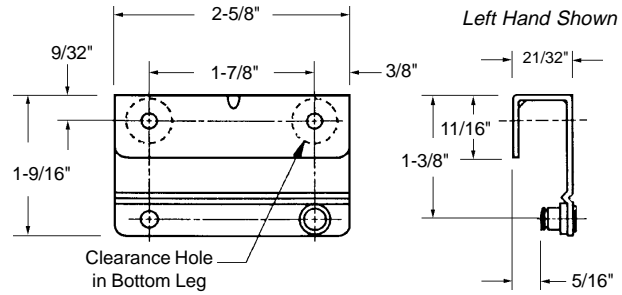

Stud Bracket

Part Number Hand
6-1352L **Left**
6-1352R **Right**
Material: Steel
Unit: Each Bulk: 10 Pcs.