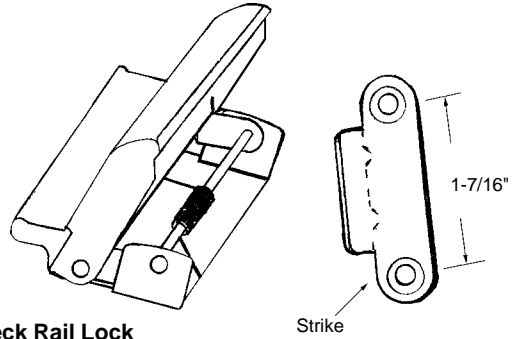

Sash Lift

Part Number	Material	Colour
6-1373D	Die Cast	White
6-1373D-B	Die Cast	Brown
Unit: Each	Bulk: 50 Pcs.	

•Overall width: 1-11/16".
•Hole mount ϕ to ϕ : 15/16".

Check Rail Lock

Part Number	Bulk: 25 Pcs.
6-1409	
Material: Steel	
Colour: Brown	
Unit: Each