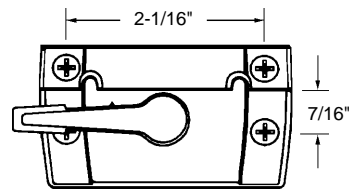

Trimline® Cam Lock

Part Number	Colour	
6-1333	White	
Material: Die Cast		
Unit: Each	Bulk: 50 Pcs.