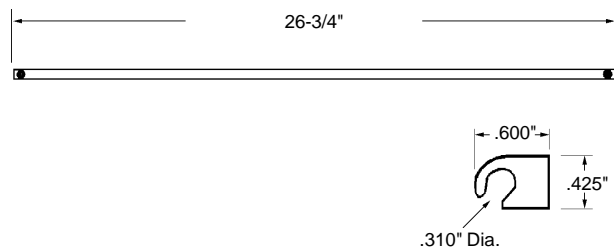

### Maxim® Dual Arm Track & Slider Assembly

Part Number

**6-1454**

Material: Steel

Unit: Each

Bulk: 25 Pcs.

•Used with pivot shoe 6-1380 (page 6-13) and operator 6-1370 (page 6-3).

•Used with operators 6-1302, 6-1303, 6-1341 and 6-1381.