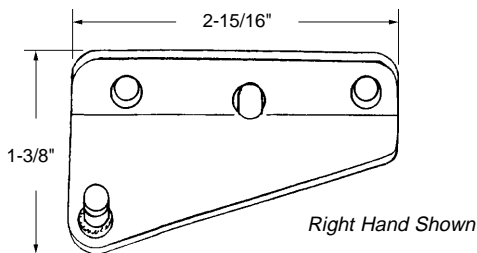

Stud Bracket

Part Number Hand
6-1353L **Left**
6-1353R **Right**
Material: Steel
Unit: Each Bulk: 10 Pcs.