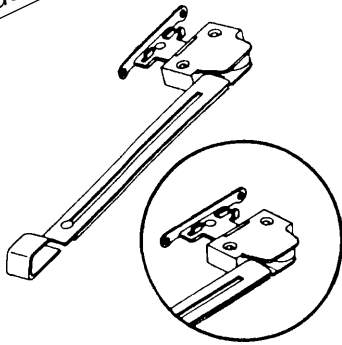

TRUTH WINDOW & DOOR HARDWARE

Discontinued

Awning Push Operator

Part Number   Colour
6-1390   **Brown**
Material: Steel
Unit: N/A