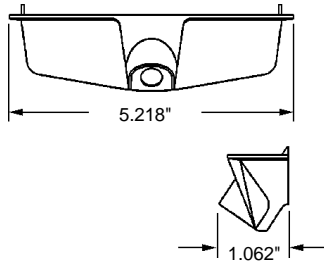

"Entrygard" Operator Cover

Part Number	Colour
6-1355	Brown
6-1355C	Coppertone
6-1355W	White

Material: Plastic
Unit: Each   Bulk: 20 Pcs.