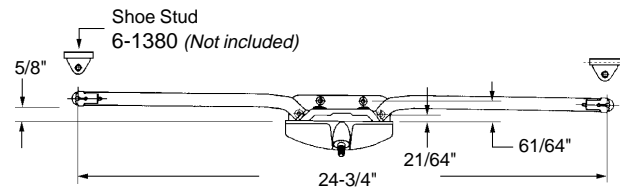

TRUTH WINDOW & DOOR HARDWARE

•Handle not included (page 6-11).