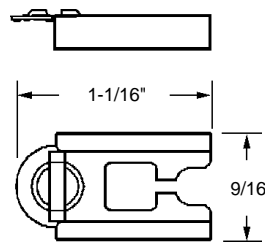

Window Operator Detach Clip

Part Number
6-1436
Material: Steel
Unit: Each   Bulk: 50 Pcs.