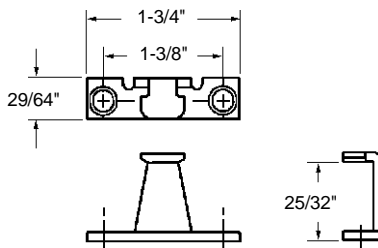

Casement Sash Lock Keeper

Part Number

6-1470

Material: Steel

Unit: Each

Bulk: 100 Pcs.

•Overall height: 21/64".

Face Mount Keeper

Part Number

6-1480W

Material: Die Cast

Colour: White

Unit: Each

Bulk: 100 Pcs.