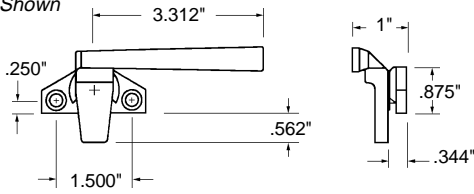

TRUTH WINDOW & DOOR HARDWARE

Right Hand Shown

Cam Handle — Offset Base

Part Number	Hand	Colour
6-1332LB	Left	Brown
6-1332LT	Left	Turquoise
6-1332LW	Left	White
6-1332RB	Right	Brown
6-1332RT	Right	Turquoise
6-1332RW	Right	White

Material: Die Cast

Unit: Each   Bulk: 50 Pcs.