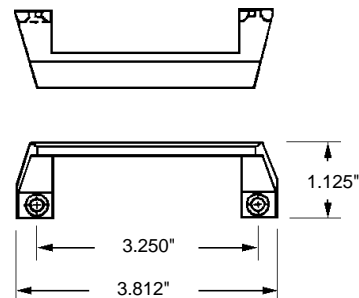

Sash Lift

Part Number   Colour
6-1371B   **Brown**
6-1371W   **White**
Material: Die Cast
Unit: Each   Bulk: 25 Pcs.