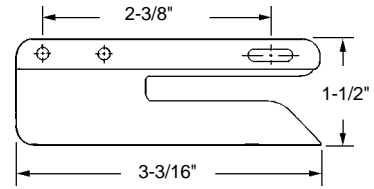

Left Hand Shown

Multi-Point Lock Keeper

Part Number Hand

6-1466L Left

6-1466R Right

Material: Steel

Unit: Each

Bulk: 10 Pcs.