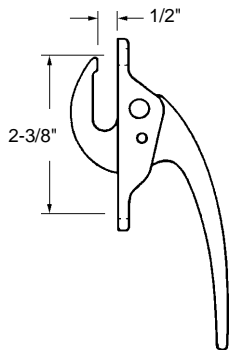

Locking Handle

Part Number
6-1345
Material: Die Cast
Colour: Brown
Unit: Each   Bulk: 25 Pcs.