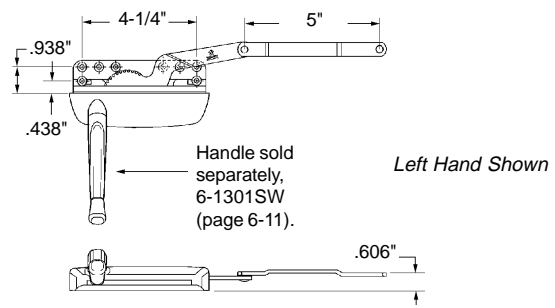

Maxim® Reverse "Dyad" Operator

Part Number	Hand	Colour
6-1451LW	Left	White
6-1451RW	Right	White
Material: Die Cast Zinc/Hardened Steel		
Unit: Each	Bulk: 20 Pcs.