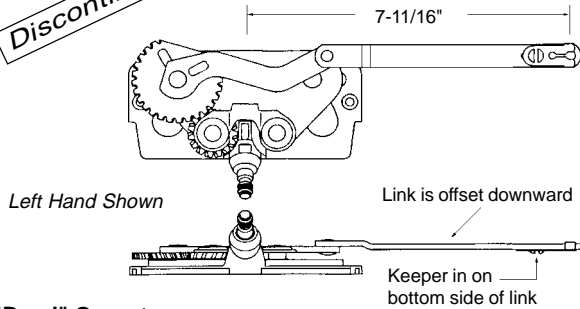

TRUTH WINDOW & DOOR HARDWARE

Discontinued

•Replacement: 6-1321L/R on this page.

"Dyad" Operator

Part Number	Hand
6-1375L	Left
6-1375R	Right
Material: Hardened Steel	
Unit: N/A	

•Cover, 6-1355, not included (page 6-12).
•Handle not included, (page 6-11).