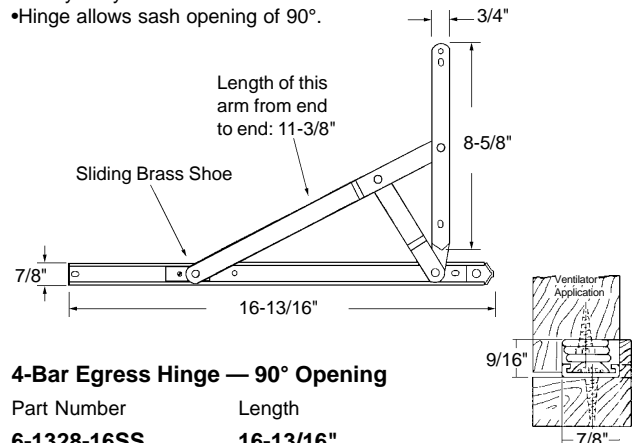

4-Bar Egress Hinge — 90° Opening

Part Number	Length
6-1328-16SS	16-13/16"

Material: Stainless Steel

Unit: Pair

Bulk: 10 Pairs

- •Standard Duty.
- •Hinge allows sash opening of 90°.