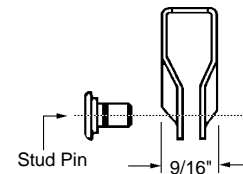

### Telescoping Pole Crank with Hook End

Part Number

**6-1471**

Material: Aluminum

Unit: Each

Bulk: 3 Pcs.

- Sash bracket available separate, 6-1347.
- Used with split arm operator 6-1346L/R (page 6-5).

**Discontinued**