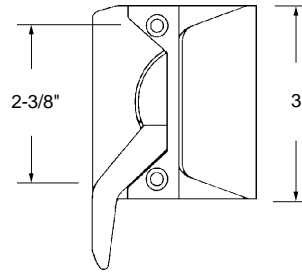

"Entrygard" Sash Lock

Part Number

6-1331L

6-1331LB

6-1331R

6-1331RB

Material: Die Cast

Unit: Each

Hand

Left

Left

Right

Right

Colour

Coppertone

Brown

Coppertone

Brown

Bulk: 50 Pcs.

•Hole centre: 2-3/8".
•Keeper 6-1309K (page 6-13).

*Left Hand Shown
in Locked Position*