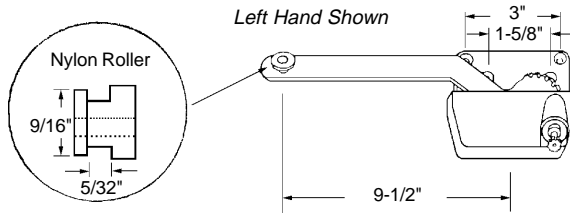

Single Arm Operator

Part Number	Hand	Colour
6-1462LW	Left	White
6-1462RW	Right	White

Material: High Pressure Die Cast Zinc/Hardened Steel
Unit: Each Bulk: 40 Pcs.

•Handle not included (page 6-11).

•Uses track 6-1308 (page 6-8).

Single Arm Operator

Part Number	Hand	Colour
6-1306L	Left	Brown
6-1306L-CL	Left	Clay
6-1306LC	Left	Coppertone
6-1306LW	Left	White
6-1306R	Right	Brown
6-1306R-CL	Right	Clay
6-1306RC	Right	Coppertone
6-1306RW	Right	White

Material: High Pressure Die Cast Zinc/Hardened Steel
Unit: Each Bulk: 40 Pcs.

•Handle not included (page 6-11).

•Uses track 6-1308 (page 6-8).