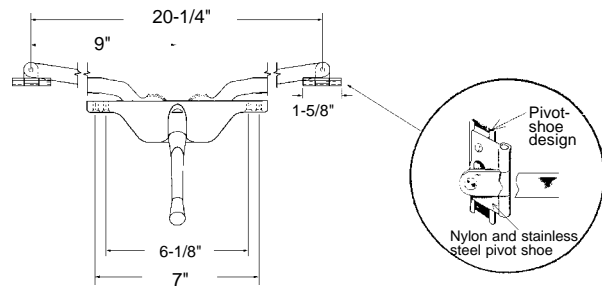

Pivot Shoe Roto Operator

Part Number	Colour
6-1475W	White

Material: Die Cast Zinc/Hardened Steel

Unit: Each Bulk: 20 Pcs.

•Handle not included (page 6-11).

•Uses track 6-1312T (page 6-8).