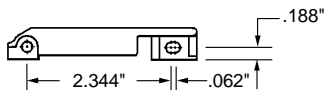

TRUTH WINDOW & DOOR HARDWARE

Casement Sash Lock

Part Number	Hand	Colour
6-1431L	Left	White
6-1431R	Right	White
Material: Die Cast/Steel		
Unit: Each	Bulk: 5 Pcs.	

Trimline® Cam Lock

Part Number	Colour	
6-1333	White	
Material: Die Cast		
Unit: Each	Bulk: 50 Pcs.	

Cam Lock

Part Number	Colour
6-1363	Brown
6-1363W	White
Material: Die Cast	
Unit: Each	Bulk: 25 Pcs.

Cam-Type Sash Lock

Part Number	Colour
6-1432	Brown
Material: Die Cast	
Unit: Each	Bulk: 25 Pcs.

Master Keeper for Sash Lock 6-1395(W)

Part Number	Hand
6-1444L	Left
6-1444R	Right
Material: Plastic	
Unit: Each	Bulk: 25 Pcs.

Slave Keeper for Sash Lock 6-1395(W)

Part Number	Hand
6-1445L	Left
6-1445R	Right
Material: Plastic	
Unit: Each	Bulk: 25 Pcs.