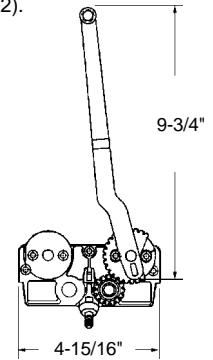

Scissors Arm Operator

Part Number	A	Colour	Mount
6-1459W	21-1/2"	White	Front
6-1459W-A	16"	White	Front

Material: Die Cast Zinc/Hardened Steel
Unit: Each   Bulk: 20 Pcs.

•Cover, 6-1355, not included (page 6-12).
•Handle not included (page 6-11).
•Uses track 6-1354 (page 6-9).

Left Hand Shown

Single Arm "Entrygard" Operator

Part Number	Hand
6-1485L	Left
6-1485R	Right

Material: Hardened Steel
Unit: Each   Bulk: 50 Pcs.

ALL GLASS PARTS INC. WILL
WARRANTY TRUTH HARDWARE IT
HAS SOLD. PROOF OF PURCHASE WILL
BE REQUIRED.

FOR WARRANTY ON TRUTH
HARDWARE NOT PURCHASED FROM
ALL GLASS PARTS INC., CONTACT
ORIGINAL WINDOW MANUFACTURER.

•Cover, 6-1355, not included (page 6-12).
•Handle not included (page 6-11).
•Uses track 6-1354 (page 6-9).