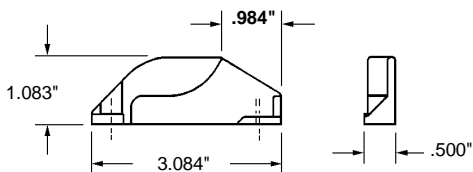

Left Hand Shown