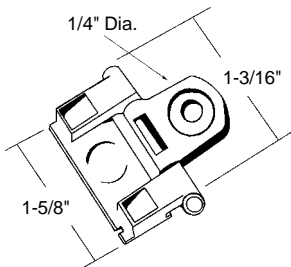

Glide for Single Arm Operator

Part Number
6-1429
Material: Plastic
Colour: Black
Unit: Each   Bulk: 10 Pcs.

- •Insert is needed to connect universal to universal or universal to handle extension.

Insert

Part Number
6-1460
Material: Zinc
Unit: Each   Bulk: 5 Pcs.

- •Telescoping pole crank available on page 6-16.