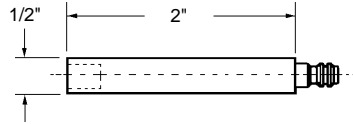

Crank Handle Extension

Part Number	Colour
6-1398	Brown
6-1398C	Coppertone
6-1398W	White

Material: Die Cast
Unit: Each   Bulk: 10 Pcs.

- •Fits all Truth crank handles.
- •Used on all Truth operators.