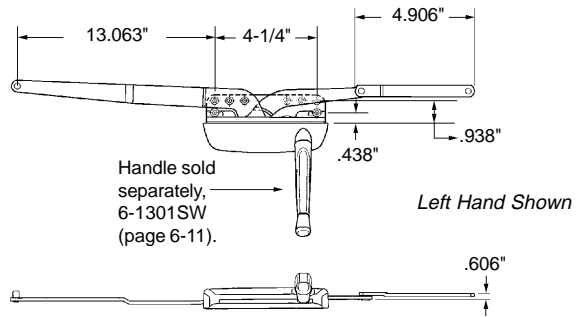

Maxim® Dual Arm Operator

Part Number	Hand	Colour
6-1453LW	Left	White
6-1453RW	Right	White
Material: Die Cast Zinc/Hardened Steel		
Unit: Each	Bulk: 20 Pcs.