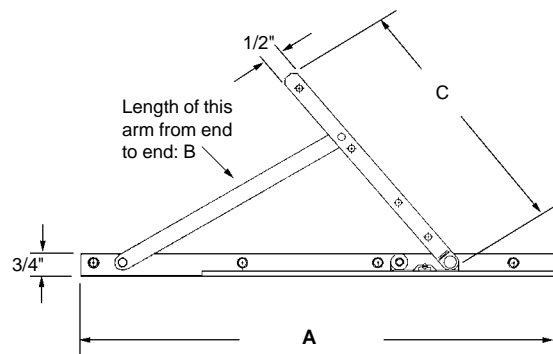

Concealed Casement Hinge

Part Number	A	B	C
6-1484-10	10"	5"	7-7/16"
6-1484-14	14"	7-1/2"	7-7/16"

Material: Stainless Steel Track/Heavy Gauge Steel Arms

Unit: Pair

Bulk: 30 Pairs