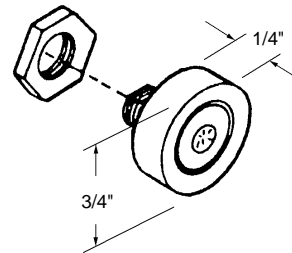

# BATHROOM HARDWARE

**Shower Door Roller**  
 Part Number  
**10-719**  
 Material: Nylon  
 Type of Wheel: Flat Edge  
 Unit: Each      Bulk: 10 Pcs.  
 Used By: American Shower Door

•#8x32 threaded hole.

**Shower Door Roller**  
 Part Number  
**10-700**  
 Wheel: Nylon Ball Bearing  
 Type of Wheel: Oval Edge  
 Unit: Each      Bulk: 100 Pcs.  
 Used By: Several Manufacturers

•#8x32 threaded hole.

**Shower Door Roller**  
 Part Number  
**10-701**  
 Wheel: Nylon Ball Bearing  
 Type of Wheel: Oval Edge  
 Unit: Each      Bulk: 100 Pcs.  
 Used By: Several Manufacturers

•#8x32 threaded hole.

**Shower Door Roller**  
 Part Number  
**10-702**  
 Wheel: Nylon Ball Bearing  
 Type of Wheel: Flat Edge  
 Unit: Each      Bulk: 100 Pcs.  
 Used By: Several Manufacturers

**Shower Door Roller**  
 Part Number  
**10-704**  
 Wheel: Nylon Ball Bearing  
 Type of Wheel: Flat Edge  
 Unit: Each      Bulk: 25 Pcs.  
 Used By: Several Manufacturers

**Shower Door Roller**  
 Part Number  
**10-716**  
 Wheel: Nylon Ball Bearing  
 Type of Wheel: Flat  
 Unit: Each      Bulk: 5 Pcs.  
 Used By: Several Manufacturers

•#8x32 threaded hole.

**Shower Door Roller**  
 Part Number  
**10-717**  
 Wheel: Nylon with Steel Hub  
 Type of Wheel: Flat Edge  
 Unit: Each      Bulk: 5 Pcs.  
 Used By: Several Manufacturers