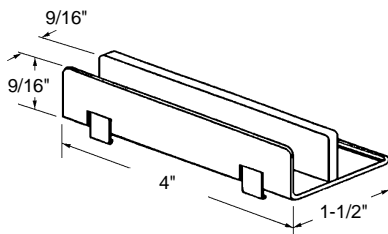

**Shower Door Roller**  
 Part Number  
**10-716**  
 Wheel: Nylon Ball Bearing  
 Type of Wheel: Flat  
 Unit: Each      Bulk: 5 Pcs.  
 Used By: Several Manufacturers

•#8x32 threaded hole.

**Shower Door Roller**  
 Part Number  
**10-717**  
 Wheel: Nylon with Steel Hub  
 Type of Wheel: Flat Edge  
 Unit: Each      Bulk: 5 Pcs.  
 Used By: Several Manufacturers

**Shower Door Roller & Bracket**

Part Number

**10-739**

Bracket: Stamped Aluminum

Wheel: Nylon Ball Bearing

Unit: Each Bulk: 5 Pcs.

Used By: Several Manufacturers

**Sliding Shower Door Bottom Guide**