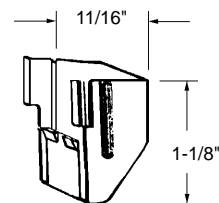

Showerfold Plunger Housing Cover

Part Number	
10-712	
Material: Plastic	
Colour: White	
Unit: Each	Bulk: 5 Pcs.
Used By: G.C.G.