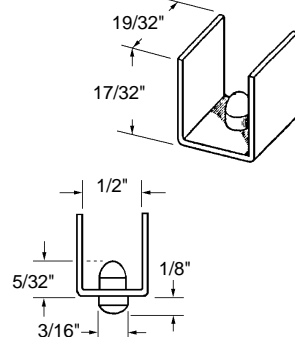

Sliding Shower Door Bottom Guide

Part Number

10-742

Material: Nylon

Colour: White

Unit: Each Bulk: 5 Pcs.

Used By: Several Manufacturers