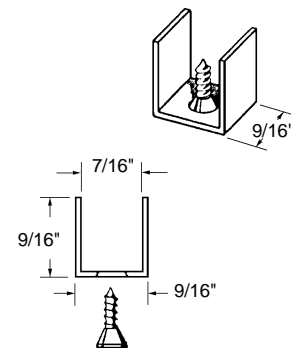

Sliding Shower Door Bottom Guide

Part Number

10-744

Material: Nylon

Colour: White

Unit: Each Bulk: 5 Pcs.

Used By: Several Manufacturers