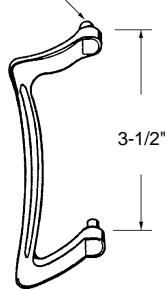

Shower Door Handle with Stud

Part Number	Colour
10-728	Chrome
10-728B	Brass
Material: Metal	
Unit: Each	Bulk: 5 Pcs.
Used By: Several Manufacturers