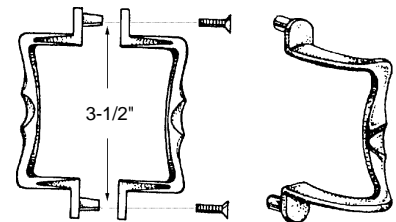

Shower Door Handle

Part Number   Colour
10-715   **Chrome**
10-715B   **Brass**
Material: Metal
Unit: Set   Bulk: 5 Sets
Used By: Several Manufacturers