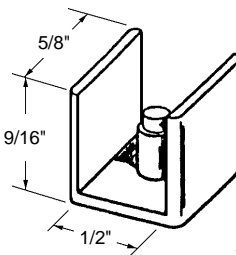

**Shower Door Roller**  
 Part Number  
**10-700**  
 Wheel: Nylon Ball Bearing  
 Type of Wheel: Oval Edge  
 Unit: Each      Bulk: 100 Pcs.  
 Used By: Several Manufacturers

•#8x32 threaded hole.

**Shower Door Roller**  
 Part Number  
**10-701**  
 Wheel: Nylon Ball Bearing  
 Type of Wheel: Oval Edge  
 Unit: Each      Bulk: 100 Pcs.  
 Used By: Several Manufacturers

**Shower Door Roller**  
 Part Number  
**10-716**  
 Wheel: Nylon Ball Bearing  
 Type of Wheel: Flat  
 Unit: Each      Bulk: 5 Pcs.  
 Used By: Several Manufacturers

•#8x32 threaded hole.

**Shower Door Roller**  
 Part Number  
**10-717**  
 Wheel: Nylon with Steel Hub  
 Type of Wheel: Flat Edge  
 Unit: Each      Bulk: 5 Pcs.  
 Used By: Several Manufacturers

**Shower Door Roller & Bracket**

Part Number

**10-739**

Bracket: Stamped Aluminum

Wheel: Nylon Ball Bearing

Unit: Each Bulk: 5 Pcs.

Used By: Several Manufacturers

**Sliding Shower Door Bottom Guide**

Part Number

**10-746**

Material: Nylon

Colour: White

Unit: Each Bulk: 5 Pcs.

Used By: International

**Shower Door Bottom Guide**

Part Number