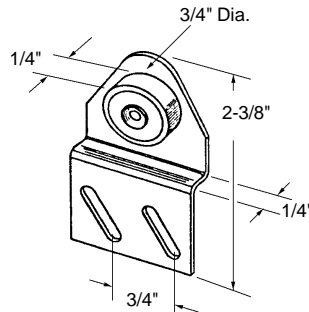

•#8x32 threaded hole.

**Shower Door Roller**  
 Part Number  
**10-702**  
 Wheel: Nylon Ball Bearing  
 Type of Wheel: Flat Edge  
 Unit: Each      Bulk: 100 Pcs.  
 Used By: Several Manufacturers

**Shower Door Roller**  
 Part Number  
**10-704**  
 Wheel: Nylon Ball Bearing  
 Type of Wheel: Flat Edge  
 Unit: Each      Bulk: 25 Pcs.  
 Used By: Several Manufacturers

**Shower Door Roller**  
 Part Number  
**10-716**  
 Wheel: Nylon Ball Bearing  
 Type of Wheel: Flat  
 Unit: Each      Bulk: 5 Pcs.  
 Used By: Several Manufacturers

•#8x32 threaded hole.

**Shower Door Roller**  
 Part Number  
**10-717**  
 Wheel: Nylon with Steel Hub  
 Type of Wheel: Flat Edge  
 Unit: Each      Bulk: 5 Pcs.  
 Used By: Several Manufacturers

•#8x32 threaded hole.

**Shower Door Roller**  
 Part Number  
**10-718**  
 Wheel: Nylon Ball Bearing  
 Type of Wheel: Flat Edge  
 Unit: Each      Bulk: 25 Pcs.  
 Used By: Several Manufacturers

**Shower Door Roller**  
 Part Number  
**10-747**  
 Wheel: Nylon  
 Type of Wheel: Oval Edge  
 Unit: Each      Bulk: 10 Pcs.  
 Used By: Several Manufacturers

**Shower Door Roller Assembly**

Part Number  
**10-732**  
 Bracket: Metal  
 Wheel: Nylon Ball Bearing  
 Unit: Each      Bulk: 5 Pcs.  
 Used By: International

**Shower Door Roller Assembly**

Part Number  
**10-720**  
 Bracket: Steel  
 Wheel: Nylon Ball Bearing  
 Unit: Each      Bulk: 5 Pcs.  
 Used By: Several Manufacturers