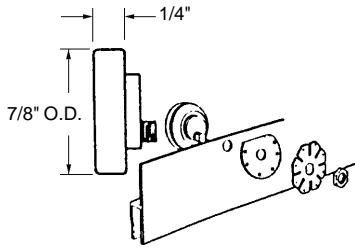

# BATHROOM HARDWARE

**Shower Door Roller**  
 Part Number  
**10-719**  
 Material: Nylon  
 Type of Wheel: Flat Edge  
 Unit: Each      Bulk: 10 Pcs.  
 Used By: American Shower Door

•#8x32 threaded hole.

**Shower Door Roller**  
 Part Number  
**10-700**  
 Wheel: Nylon Ball Bearing  
 Type of Wheel: Oval Edge  
 Unit: Each      Bulk: 100 Pcs.  
 Used By: Several Manufacturers

•#8x32 threaded hole.

**Shower Door Roller**  
 Part Number  
**10-701**  
 Wheel: Nylon Ball Bearing  
 Type of Wheel: Oval Edge  
 Unit: Each      Bulk: 100 Pcs.  
 Used By: Several Manufacturers

•#8x32 threaded hole.

**Shower Door Roller**  
 Part Number  
**10-702**  
 Wheel: Nylon Ball Bearing  
 Type of Wheel: Flat Edge  
 Unit: Each      Bulk: 100 Pcs.  
 Used By: Several Manufacturers

**Shower Door Roller**  
 Part Number  
**10-704**  
 Wheel: Nylon Ball Bearing  
 Type of Wheel: Flat Edge  
 Unit: Each      Bulk: 25 Pcs.  
 Used By: Several Manufacturers

**Shower Door Roller**  
 Part Number  
**10-716**  
 Wheel: Nylon Ball Bearing  
 Type of Wheel: Flat  
 Unit: Each      Bulk: 5 Pcs.  
 Used By: Several Manufacturers

•#8x32 threaded hole.

**Shower Door Roller**  
 Part Number  
**10-717**  
 Wheel: Nylon with Steel Hub  
 Type of Wheel: Flat Edge  
 Unit: Each      Bulk: 5 Pcs.  
 Used By: Several Manufacturers