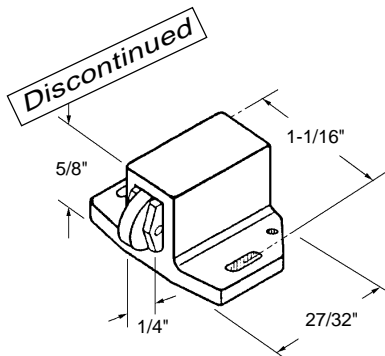

Shower Door Catch

Part Number
10-745
Material: Plastic
Colour: White
Unit: N/A
Used By: Several Manufacturers