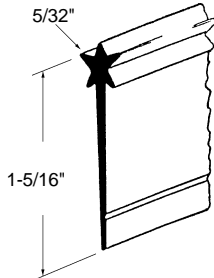

Shower Door Sweep

Part Number
10-731
Material: Extruded Vinyl
Colour: Grey
Lengths: 36"
Unit: Each   Bulk: 5 Pcs.
Used By: Several Manufacturers