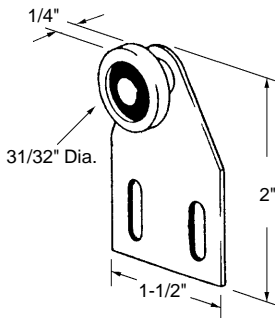

Shower Door Roller Assembly

Part Number
10-722
Bracket: Aluminum
Wheel: Nylon
Unit: Each   Bulk: 5 Pcs.
Used By: Several Manufacturers