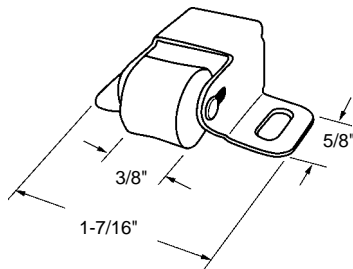

Shower Door Latch

Part Number
10-703A
Material: Steel
Colour: Zinc Plated
Wheel: Vinyl
Unit: Each   Bulk: 5 Pcs.
Used By: Several Manufacturers