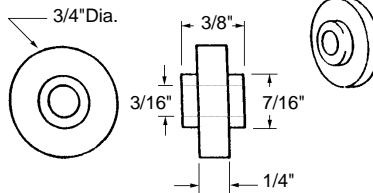

**Shower Door Roller**  
 Part Number  
**10-700**  
 Wheel: Nylon Ball Bearing  
 Type of Wheel: Oval Edge  
 Unit: Each      Bulk: 100 Pcs.  
 Used By: Several Manufacturers

•#8x32 threaded hole.

**Shower Door Roller**  
 Part Number  
**10-701**  
 Wheel: Nylon Ball Bearing  
 Type of Wheel: Oval Edge  
 Unit: Each      Bulk: 100 Pcs.  
 Used By: Several Manufacturers

•#8x32 threaded hole.

**Shower Door Roller**  
 Part Number  
**10-702**  
 Wheel: Nylon Ball Bearing  
 Type of Wheel: Flat Edge  
 Unit: Each      Bulk: 100 Pcs.  
 Used By: Several Manufacturers

**Shower Door Roller**  
 Part Number  
**10-704**  
 Wheel: Nylon Ball Bearing  
 Type of Wheel: Flat Edge  
 Unit: Each      Bulk: 25 Pcs.  
 Used By: Several Manufacturers

**Shower Door Roller**  
 Part Number  
**10-716**  
 Wheel: Nylon Ball Bearing  
 Type of Wheel: Flat  
 Unit: Each      Bulk: 5 Pcs.  
 Used By: Several Manufacturers

•#8x32 threaded hole.

**Shower Door Roller**  
 Part Number  
**10-717**  
 Wheel: Nylon with Steel Hub  
 Type of Wheel: Flat Edge  
 Unit: Each      Bulk: 5 Pcs.  
 Used By: Several Manufacturers

•#8x32 threaded hole.

**Shower Door Roller**  
 Part Number  
**10-718**  
 Wheel: Nylon Ball Bearing  
 Type of Wheel: Flat Edge  
 Unit: Each      Bulk: 25 Pcs.  
 Used By: Several Manufacturers

**Shower Door Roller**  
 Part Number  
**10-747**  
 Wheel: Nylon  
 Type of Wheel: Oval Edge  
 Unit: Each      Bulk: 10 Pcs.  
 Used By: Several Manufacturers