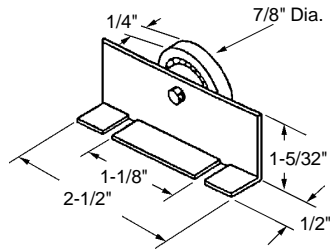

•#8x32 threaded hole.

**Shower Door Roller**  
 Part Number  
**10-702**  
 Wheel: Nylon Ball Bearing  
 Type of Wheel: Flat Edge  
 Unit: Each      Bulk: 100 Pcs.  
 Used By: Several Manufacturers

**Shower Door Roller**  
 Part Number  
**10-704**  
 Wheel: Nylon Ball Bearing  
 Type of Wheel: Flat Edge  
 Unit: Each      Bulk: 25 Pcs.  
 Used By: Several Manufacturers

**Shower Door Roller**  
 Part Number  
**10-716**  
 Wheel: Nylon Ball Bearing  
 Type of Wheel: Flat  
 Unit: Each      Bulk: 5 Pcs.  
 Used By: Several Manufacturers

•#8x32 threaded hole.

**Shower Door Roller**  
 Part Number  
**10-717**  
 Wheel: Nylon with Steel Hub  
 Type of Wheel: Flat Edge  
 Unit: Each      Bulk: 5 Pcs.  
 Used By: Several Manufacturers

Bracket: Aluminum  
 Wheel: Nylon  
 Unit: Each      Bulk: 5 Pcs.  
 Used By: Several Manufacturers

**Shower Door Roller Assembly**

Part Number  
**10-726**  
 Bracket: Aluminum  
 Wheel: Nylon Ball Bearing  
 Unit: Each      Bulk: 5 Pcs.  
 Used By: Several Manufacturers

# BATHROOM HARDWARE

**Shower Door Roller & Bracket**

Part Number

**10-737**

Bracket: Extruded Aluminum

Wheel: Nylon Ball Bearing

Unit: Each Bulk: 5 Pcs.

Used By: Several Manufacturers