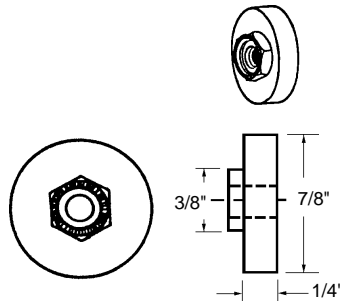

**Shower Door Roller**  
 Part Number  
**10-700**  
 Wheel: Nylon Ball Bearing  
 Type of Wheel: Oval Edge  
 Unit: Each      Bulk: 100 Pcs.  
 Used By: Several Manufacturers

•#8x32 threaded hole.

**Shower Door Roller**  
 Part Number  
**10-701**  
 Wheel: Nylon Ball Bearing  
 Type of Wheel: Oval Edge  
 Unit: Each      Bulk: 100 Pcs.  
 Used By: Several Manufacturers

•#8x32 threaded hole.

**Shower Door Roller**  
 Part Number  
**10-702**  
 Wheel: Nylon Ball Bearing  
 Type of Wheel: Flat Edge  
 Unit: Each      Bulk: 100 Pcs.  
 Used By: Several Manufacturers

**Shower Door Roller**  
 Part Number  
**10-704**  
 Wheel: Nylon Ball Bearing  
 Type of Wheel: Flat Edge  
 Unit: Each      Bulk: 25 Pcs.  
 Used By: Several Manufacturers

**Shower Door Roller**  
 Part Number  
**10-716**  
 Wheel: Nylon Ball Bearing  
 Type of Wheel: Flat  
 Unit: Each      Bulk: 5 Pcs.  
 Used By: Several Manufacturers

•#8x32 threaded hole.

**Shower Door Roller**  
 Part Number  
**10-717**  
 Wheel: Nylon with Steel Hub  
 Type of Wheel: Flat Edge  
 Unit: Each      Bulk: 5 Pcs.  
 Used By: Several Manufacturers

•#8x32 threaded hole.

**Shower Door Roller**  
 Part Number  
**10-718**  
 Wheel: Nylon Ball Bearing  
 Type of Wheel: Flat Edge  
 Unit: Each      Bulk: 25 Pcs.  
 Used By: Several Manufacturers

**Shower Door Roller**  
 Part Number  
**10-747**  
 Wheel: Nylon  
 Type of Wheel: Oval Edge  
 Unit: Each      Bulk: 10 Pcs.  
 Used By: Several Manufacturers