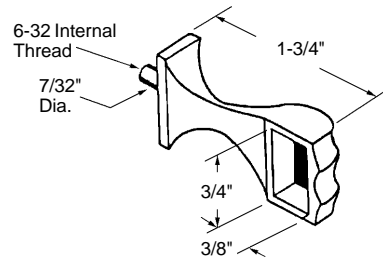

Shower Door Towel Bar Brackets

Part Number	Colour
10-729	Chrome
10-729B	Brass
Material: Metal	
Unit: Pair	Bulk: 5 Pair
Used By: Several Manufacturers	

•Showerfold door roller on page 10-2.

Showerfold Glide Retainer

Part Number	
10-706	
Material: Nylon	
Colour: White	
Unit: Each	Bulk: 5 Pcs.
Used By: G.C.G.	

•Showerfold door roller on page 10-2.