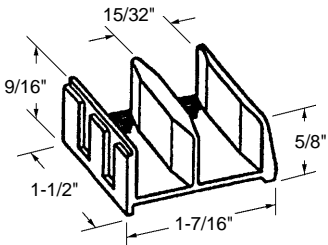

Sliding Shower Door Bottom Guide

Part Number

10-741

Material: Nylon

Colour: White

Unit: Each Bulk: 5 Pcs.

Used By: Several Manufacturers