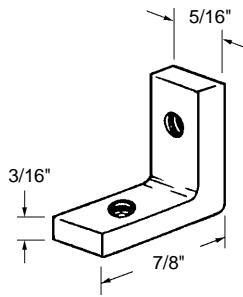

Shower Door & Tub Enclosure Corner Bracket

Part Number
10-714
Material: Extruded Aluminum
Colour: Mill
Unit: Each   Bulk: 5 Pcs.
Used By: Several Manufacturers