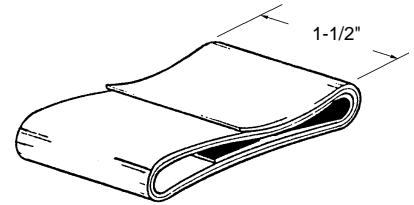

Shower Door Sweep

Part Number
10-730
Material: Vinyl
Colour: Grey
Lengths: 36"
Unit: Each   Bulk: 5 Pcs.
Used By: Several Manufacturers