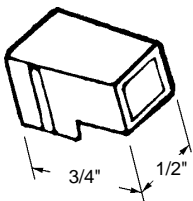

Showerfold Plunger Housing

Part Number	
10-710	
Material: Plastic	
Colour: White	
Unit: Each	Bulk: 5 Pcs.
Used By: G.C.G.	

•Showerfold door roller on page 10-2.