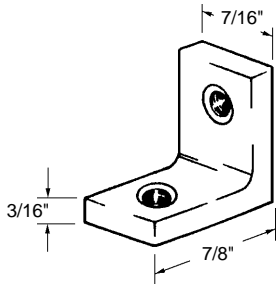

BATHROOM HARDWARE

Shower Door & Tub Enclosure Corner Bracket

Part Number
10-713
Material: Extruded Aluminum
Colour: Mill
Unit: Each   Bulk: 5 Pcs.
Used By: Several Manufacturers