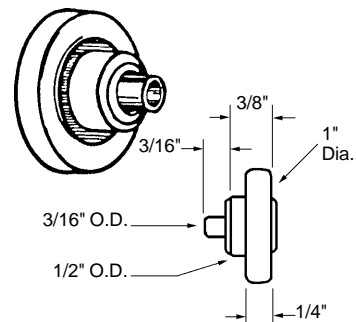

**Shower Door Roller**  
 Part Number  
**10-700**  
 Wheel: Nylon Ball Bearing  
 Type of Wheel: Oval Edge  
 Unit: Each      Bulk: 100 Pcs.  
 Used By: Several Manufacturers

•#8x32 threaded hole.

**Shower Door Roller**  
 Part Number  
**10-701**  
 Wheel: Nylon Ball Bearing  
 Type of Wheel: Oval Edge  
 Unit: Each      Bulk: 100 Pcs.  
 Used By: Several Manufacturers

•#8x32 threaded hole.

**Shower Door Roller**  
 Part Number  
**10-702**  
 Wheel: Nylon Ball Bearing  
 Type of Wheel: Flat Edge  
 Unit: Each      Bulk: 100 Pcs.  
 Used By: Several Manufacturers

**Shower Door Roller**  
 Part Number  
**10-704**  
 Wheel: Nylon Ball Bearing  
 Type of Wheel: Flat Edge  
 Unit: Each      Bulk: 25 Pcs.  
 Used By: Several Manufacturers

**Shower Door Roller**  
 Part Number  
**10-716**  
 Wheel: Nylon Ball Bearing  
 Type of Wheel: Flat  
 Unit: Each      Bulk: 5 Pcs.  
 Used By: Several Manufacturers

•#8x32 threaded hole.

**Shower Door Roller**  
 Part Number  
**10-717**  
 Wheel: Nylon with Steel Hub  
 Type of Wheel: Flat Edge  
 Unit: Each      Bulk: 5 Pcs.  
 Used By: Several Manufacturers

•#8x32 threaded hole.

**Shower Door Roller**  
 Part Number  
**10-718**  
 Wheel: Nylon Ball Bearing  
 Type of Wheel: Flat Edge  
 Unit: Each      Bulk: 25 Pcs.  
 Used By: Several Manufacturers

**Shower Door Roller**  
 Part Number  
**10-747**  
 Wheel: Nylon  
 Type of Wheel: Oval Edge  
 Unit: Each      Bulk: 10 Pcs.  
 Used By: Several Manufacturers