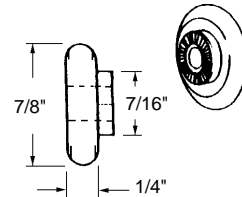

# BATHROOM HARDWARE

**Shower Door Roller**  
 Part Number  
**10-719**  
 Material: Nylon  
 Type of Wheel: Flat Edge  
 Unit: Each      Bulk: 10 Pcs.  
 Used By: American Shower Door

•#8x32 threaded hole.

**Shower Door Roller**  
 Part Number  
**10-700**  
 Wheel: Nylon Ball Bearing  
 Type of Wheel: Oval Edge  
 Unit: Each      Bulk: 100 Pcs.  
 Used By: Several Manufacturers

•#8x32 threaded hole.

**Shower Door Roller**  
 Part Number  
**10-701**  
 Wheel: Nylon Ball Bearing  
 Type of Wheel: Oval Edge  
 Unit: Each      Bulk: 100 Pcs.  
 Used By: Several Manufacturers

•#8x32 threaded hole.

**Shower Door Roller**  
 Part Number  
**10-702**  
 Wheel: Nylon Ball Bearing  
 Type of Wheel: Flat Edge  
 Unit: Each      Bulk: 100 Pcs.  
 Used By: Several Manufacturers

**Shower Door Roller**  
 Part Number  
**10-704**  
 Wheel: Nylon Ball Bearing  
 Type of Wheel: Flat Edge  
 Unit: Each      Bulk: 25 Pcs.  
 Used By: Several Manufacturers

**Shower Door Roller**  
 Part Number  
**10-716**  
 Wheel: Nylon Ball Bearing  
 Type of Wheel: Flat  
 Unit: Each      Bulk: 5 Pcs.  
 Used By: Several Manufacturers

•#8x32 threaded hole.

**Shower Door Roller**  
 Part Number  
**10-717**  
 Wheel: Nylon with Steel Hub  
 Type of Wheel: Flat Edge  
 Unit: Each      Bulk: 5 Pcs.  
 Used By: Several Manufacturers