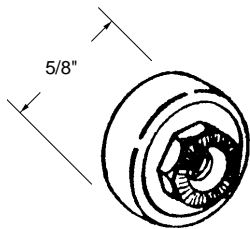

**Shower Door Roller**  
 Part Number  
**10-700**  
 Wheel: Nylon Ball Bearing  
 Type of Wheel: Oval Edge  
 Unit: Each      Bulk: 100 Pcs.  
 Used By: Several Manufacturers

•#8x32 threaded hole.

**Shower Door Roller**  
 Part Number  
**10-701**  
 Wheel: Nylon Ball Bearing  
 Type of Wheel: Oval Edge  
 Unit: Each      Bulk: 100 Pcs.  
 Used By: Several Manufacturers

•#8x32 threaded hole.

**Shower Door Roller**  
 Part Number  
**10-702**  
 Wheel: Nylon Ball Bearing  
 Type of Wheel: Flat Edge  
 Unit: Each      Bulk: 100 Pcs.  
 Used By: Several Manufacturers

**Shower Door Roller**  
 Part Number  
**10-704**  
 Wheel: Nylon Ball Bearing  
 Type of Wheel: Flat Edge  
 Unit: Each      Bulk: 25 Pcs.  
 Used By: Several Manufacturers

**Shower Door Roller**  
 Part Number  
**10-716**  
 Wheel: Nylon Ball Bearing  
 Type of Wheel: Flat  
 Unit: Each      Bulk: 5 Pcs.  
 Used By: Several Manufacturers

•#8x32 threaded hole.

**Shower Door Roller**  
 Part Number  
**10-717**  
 Wheel: Nylon with Steel Hub  
 Type of Wheel: Flat Edge  
 Unit: Each      Bulk: 5 Pcs.  
 Used By: Several Manufacturers

•#8x32 threaded hole.

**Shower Door Roller**  
 Part Number  
**10-718**  
 Wheel: Nylon Ball Bearing  
 Type of Wheel: Flat Edge  
 Unit: Each      Bulk: 25 Pcs.  
 Used By: Several Manufacturers

**Shower Door Roller**  
 Part Number  
**10-747**  
 Wheel: Nylon  
 Type of Wheel: Oval Edge  
 Unit: Each      Bulk: 10 Pcs.  
 Used By: Several Manufacturers