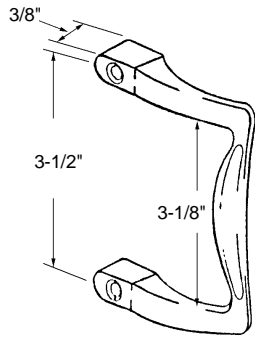

BATHROOM HARDWARE

Shower Door Handle

Part Number	Colour
10-727	Chrome
10-727B	Brass
Material: Metal	
Unit: Each	Bulk: 5 Pcs.
Used By: Several Manufacturers	

•Studs are internally threaded.
1/4" Dia.