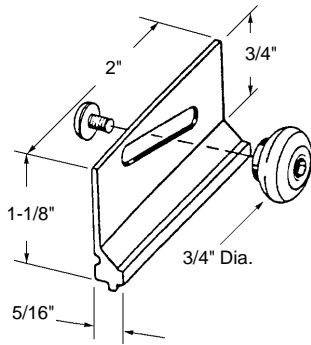

BATHROOM HARDWARE

Shower Door Roller Assembly

Part Number
10-748
Bracket: Aluminum
Wheel: Nylon Ball Bearing
Unit: Each   Bulk: 5 Pcs.
Used By: Bath Company

•Showerfold accessories on page 10-5.