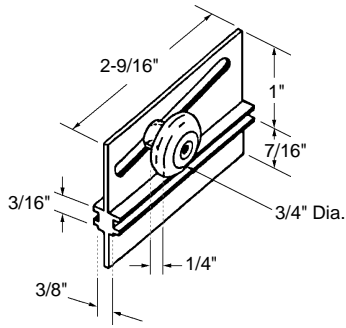

BATHROOM HARDWARE

Shower Door Roller & Bracket

Part Number

10-737

Bracket: Extruded Aluminum

Wheel: Nylon Ball Bearing

Unit: Each Bulk: 5 Pcs.

Used By: Several Manufacturers