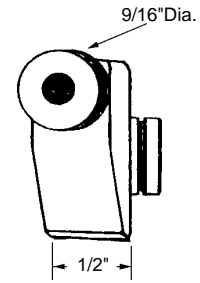

Showerfold Door Roller

Part Number
10-708
Bracket: Nylon
Wheel: Nylon
Unit: Each   Bulk: 5 Pcs.
Used By: G.C.G.