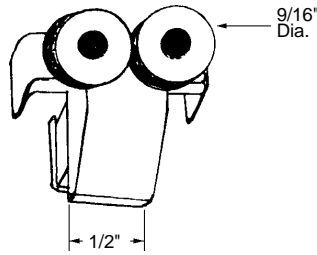

Showerfold Door Roller

Part Number
10-705
Bracket: Nylon
Wheel: Nylon
Unit: Each   Bulk: 5 Pcs.
Used By: G.C.G.

•Showerfold accessories on page 10-5.