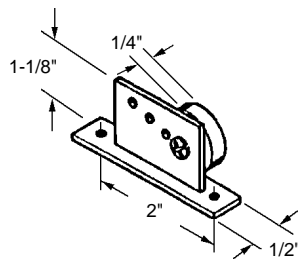

Shower Door Roller Assembly

Part Number	Wheel Size	Wheel Type
10-734A	3/4"	Oval Edge
10-734B	3/4"	Flat Edge
10-734C	7/8"	Oval Edge
10-734D	7/8"	Flat Edge

Bracket: Aluminum
Wheel: Nylon
Unit: Each   Bulk: 5 Pcs.
Used By: Several Manufacturers