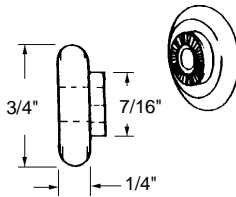

# BATHROOM HARDWARE

**Shower Door Roller**  
 Part Number  
**10-719**  
 Material: Nylon  
 Type of Wheel: Flat Edge  
 Unit: Each      Bulk: 10 Pcs.  
 Used By: American Shower Door

•#8x32 threaded hole.

**Shower Door Roller**  
 Part Number  
**10-700**  
 Wheel: Nylon Ball Bearing  
 Type of Wheel: Oval Edge  
 Unit: Each      Bulk: 100 Pcs.  
 Used By: Several Manufacturers

•#8x32 threaded hole.

**Shower Door Roller**  
 Part Number  
**10-701**  
 Wheel: Nylon Ball Bearing  
 Type of Wheel: Oval Edge  
 Unit: Each      Bulk: 100 Pcs.  
 Used By: Several Manufacturers

•#8x32 threaded hole.

**Shower Door Roller**  
 Part Number  
**10-702**  
 Wheel: Nylon Ball Bearing  
 Type of Wheel: Flat Edge  
 Unit: Each      Bulk: 100 Pcs.  
 Used By: Several Manufacturers

**Shower Door Roller**  
 Part Number  
**10-704**  
 Wheel: Nylon Ball Bearing  
 Type of Wheel: Flat Edge  
 Unit: Each      Bulk: 25 Pcs.  
 Used By: Several Manufacturers

**Shower Door Roller**  
 Part Number  
**10-716**  
 Wheel: Nylon Ball Bearing  
 Type of Wheel: Flat  
 Unit: Each      Bulk: 5 Pcs.  
 Used By: Several Manufacturers

•#8x32 threaded hole.

**Shower Door Roller**  
 Part Number  
**10-717**  
 Wheel: Nylon with Steel Hub  
 Type of Wheel: Flat Edge  
 Unit: Each      Bulk: 5 Pcs.  
 Used By: Several Manufacturers