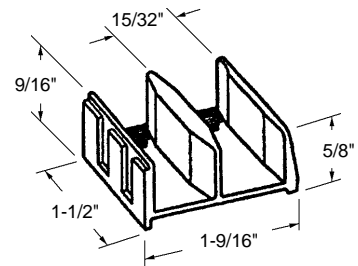

Sliding Shower Door Bottom Guide

Part Number

10-740

Material: Nylon

Colour: White

Unit: Each Bulk: 5 Pcs.

Used By: Several Manufacturers