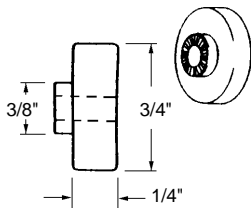

# BATHROOM HARDWARE

**Shower Door Roller**  
 Part Number  
**10-719**  
 Material: Nylon  
 Type of Wheel: Flat Edge  
 Unit: Each      Bulk: 10 Pcs.  
 Used By: American Shower Door

•#8x32 threaded hole.

**Shower Door Roller**  
 Part Number  
**10-700**  
 Wheel: Nylon Ball Bearing  
 Type of Wheel: Oval Edge  
 Unit: Each      Bulk: 100 Pcs.  
 Used By: Several Manufacturers

•#8x32 threaded hole.

**Shower Door Roller**  
 Part Number  
**10-701**  
 Wheel: Nylon Ball Bearing  
 Type of Wheel: Oval Edge  
 Unit: Each      Bulk: 100 Pcs.  
 Used By: Several Manufacturers

•#8x32 threaded hole.

**Shower Door Roller**  
 Part Number  
**10-702**  
 Wheel: Nylon Ball Bearing  
 Type of Wheel: Flat Edge  
 Unit: Each      Bulk: 100 Pcs.  
 Used By: Several Manufacturers

**Shower Door Roller**  
 Part Number  
**10-704**  
 Wheel: Nylon Ball Bearing  
 Type of Wheel: Flat Edge  
 Unit: Each      Bulk: 25 Pcs.  
 Used By: Several Manufacturers

**Shower Door Roller**  
 Part Number  
**10-716**  
 Wheel: Nylon Ball Bearing  
 Type of Wheel: Flat  
 Unit: Each      Bulk: 5 Pcs.  
 Used By: Several Manufacturers

•#8x32 threaded hole.

**Shower Door Roller**  
 Part Number  
**10-717**  
 Wheel: Nylon with Steel Hub  
 Type of Wheel: Flat Edge  
 Unit: Each      Bulk: 5 Pcs.  
 Used By: Several Manufacturers