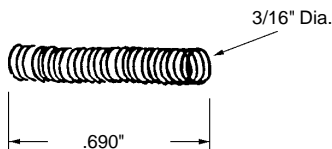

Showerfold Plunger Spring

Part Number	
10-711	
Material: Spring Steel	
Unit: Each	Bulk: 5 Pcs.
Used By: G.C.G.	

•Showerfold door roller on page 10-2.