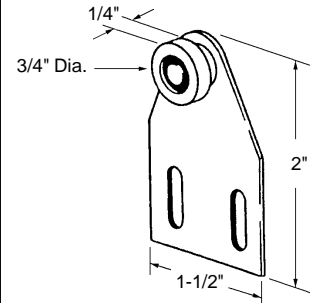

•#8x32 threaded hole.

**Shower Door Roller**  
 Part Number  
**10-702**  
 Wheel: Nylon Ball Bearing  
 Type of Wheel: Flat Edge  
 Unit: Each      Bulk: 100 Pcs.  
 Used By: Several Manufacturers

**Shower Door Roller**  
 Part Number  
**10-704**  
 Wheel: Nylon Ball Bearing  
 Type of Wheel: Flat Edge  
 Unit: Each      Bulk: 25 Pcs.  
 Used By: Several Manufacturers

**Shower Door Roller**  
 Part Number  
**10-716**  
 Wheel: Nylon Ball Bearing  
 Type of Wheel: Flat  
 Unit: Each      Bulk: 5 Pcs.  
 Used By: Several Manufacturers

•#8x32 threaded hole.

**Shower Door Roller**  
 Part Number  
**10-717**  
 Wheel: Nylon with Steel Hub  
 Type of Wheel: Flat Edge  
 Unit: Each      Bulk: 5 Pcs.  
 Used By: Several Manufacturers

•#8x32 threaded hole.

**Shower Door Roller**  
 Part Number  
**10-718**  
 Wheel: Nylon Ball Bearing  
 Type of Wheel: Flat Edge  
 Unit: Each      Bulk: 25 Pcs.  
 Used By: Several Manufacturers

**Shower Door Roller**  
 Part Number  
**10-747**  
 Wheel: Nylon  
 Type of Wheel: Oval Edge  
 Unit: Each      Bulk: 10 Pcs.  
 Used By: Several Manufacturers

**Shower Door Roller Assembly**

Part Number  
**10-732**  
 Bracket: Metal  
 Wheel: Nylon Ball Bearing  
 Unit: Each      Bulk: 5 Pcs.  
 Used By: International

**Shower Door Roller Assembly**

Part Number  
**10-720**  
 Bracket: Steel  
 Wheel: Nylon Ball Bearing  
 Unit: Each      Bulk: 5 Pcs.  
 Used By: Several Manufacturers