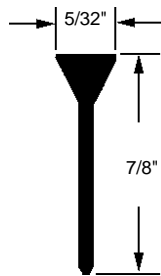

Shower Door Sweep

Part Number
12-1230
Material: Vinyl
Colour: Grey
Unit: Foot   Bulk: 500 Ft.
Used By: Several Manufacturers