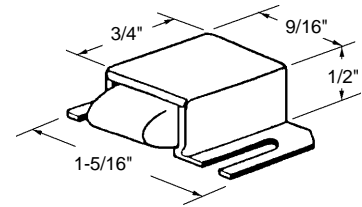

Shower Door Latch

Part Number   Colour
10-703   **Chrome**
10-703B   **Brass**
Material: Steel with Nylon Tip
Unit: Each   Bulk: 15 Pcs.
Used By: Several Manufacturers