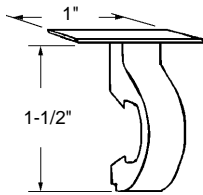

Showerfold Glide Retainer

Part Number	
10-706	
Material: Nylon	
Colour: White	
Unit: Each	Bulk: 5 Pcs.
Used By: G.C.G.	

•Showerfold door roller on page 10-2.