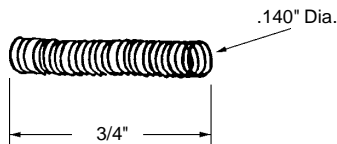

Showerfold Glide Spring

Part Number	
10-707	
Material: Spring Steel	
Unit: Each	Bulk: 5 Pcs.
Used By: G.C.G.	

•Showerfold door roller on page 10-2.