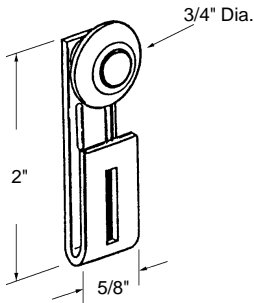

•#8x32 threaded hole.

**Shower Door Roller**  
 Part Number  
**10-702**  
 Wheel: Nylon Ball Bearing  
 Type of Wheel: Flat Edge  
 Unit: Each      Bulk: 100 Pcs.  
 Used By: Several Manufacturers

**Shower Door Roller**  
 Part Number  
**10-704**  
 Wheel: Nylon Ball Bearing  
 Type of Wheel: Flat Edge  
 Unit: Each      Bulk: 25 Pcs.  
 Used By: Several Manufacturers

**Shower Door Roller**  
 Part Number  
**10-716**  
 Wheel: Nylon Ball Bearing  
 Type of Wheel: Flat  
 Unit: Each      Bulk: 5 Pcs.  
 Used By: Several Manufacturers

•#8x32 threaded hole.

**Shower Door Roller**  
 Part Number  
**10-717**  
 Wheel: Nylon with Steel Hub  
 Type of Wheel: Flat Edge  
 Unit: Each      Bulk: 5 Pcs.  
 Used By: Several Manufacturers

•#8x32 threaded hole.

**Shower Door Roller**  
 Part Number  
**10-718**  
 Wheel: Nylon Ball Bearing  
 Type of Wheel: Flat Edge  
 Unit: Each      Bulk: 25 Pcs.  
 Used By: Several Manufacturers

**Shower Door Roller**  
 Part Number  
**10-747**  
 Wheel: Nylon  
 Type of Wheel: Oval Edge  
 Unit: Each      Bulk: 10 Pcs.  
 Used By: Several Manufacturers

**Shower Door Roller Assembly**

Part Number  
**10-732**  
 Bracket: Metal  
 Wheel: Nylon Ball Bearing  
 Unit: Each      Bulk: 5 Pcs.  
 Used By: International

**Shower Door Roller Assembly**

Part Number  
**10-720**  
 Bracket: Steel  
 Wheel: Nylon Ball Bearing  
 Unit: Each      Bulk: 5 Pcs.  
 Used By: Several Manufacturers