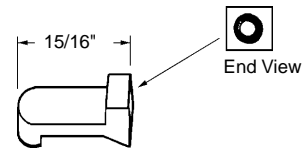

Showerfold Plunger

Part Number	
10-709	
Material: Nylon	
Colour: White	
Unit: Each	Bulk: 5 Pcs.
Used By: G.C.G.	

•Showerfold door roller on page 10-2.