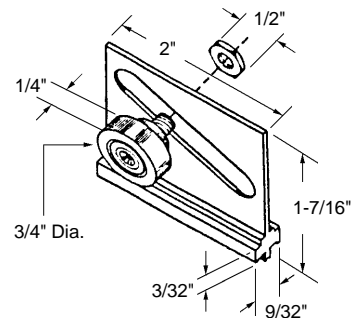

Shower Door Roller Assembly

Part Number
10-726
Bracket: Aluminum
Wheel: Nylon Ball Bearing
Unit: Each   Bulk: 5 Pcs.
Used By: Several Manufacturers