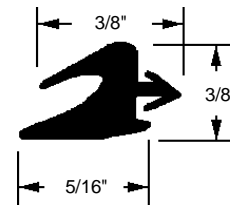

Glazing Spline

Part Number
12-1351
Material: Rubber
Colour: Black
Unit: Foot   Bulk: 500 Ft.
Used By: Kawneer