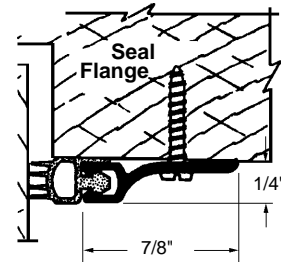

Economy Door Set

Part Number   Finish/Colour
12-1282   **Mill**
12-1282B   **Brown**
Material: Extruded Aluminum/Cold Weather Vinyl
Unit: Set   Bulk: 10 Sets
Used By: Several Manufacturers