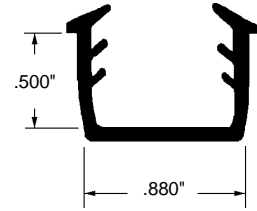

Glazing Spline

Part Number
12-1217
Material: Rubber
Colour: Black
Unit: Foot   Bulk: 500 Ft.
Used By: Zimmcor

Discontinued