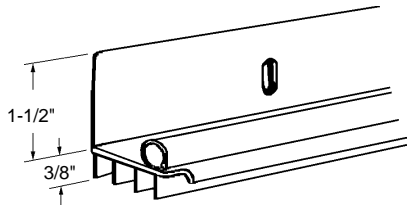

WEATHERSTRIPPING & GLAZING RUBBER

*Brown door shoe has brown vinyl with black rubber sweeps.

L-Shaped Door Shoe

Part Number	Colour
12-1272B	Brown
12-1272BE	Beige
12-1272W	White
Material: Vinyl	
Colour: White	
Length: 36"	
Unit: Each	Bulk: 5 Pcs.
Used By: Aluminart	

L-Shaped Door Shoe

Part Number	
12-1302	
Material: Vinyl/Rubber	
Colour: White	
Length: 36"	
Unit: Each	Bulk: 5 Pcs.
Used By: Several Manufacturers	

•Set consists of: 2 @ 82" (1 magnetic and 1 non-magnetic piece) and 1 @ 36" (non-magnetic piece).

Magnetic Weatherstrip Set

Part Number	
12-1306	
Material: Vinyl/Rubber	
Colour: White	
Length: See above.	
Unit: Set	Bulk: 5 Sets
Used By: Several Manufacturers	

•For lock side and header only.

Kerf Magnetic Weatherstripping

Part Number	Length
12-1273A	36"
12-1273B	81"
Material: Vinyl/Rubber	
Colour: Beige	
Unit: Each	Bulk: 10 Pcs.
Used By: Several Manufacturers	

•For lock side, header and hinge side.

Bulb Weatherstripping

Part Number	Length
~~12-1274A~~	~~36"~~ (Discontinued)
12-1274B	81"
Material: Vinyl/Rubber	
Colour: Beige	
Unit: Each	Bulk: 10 Pcs.
Used By: Several Manufacturers	

•Set contains: 2 pieces @ 7', 1 piece @ 3' and tek screws.

Door Weatherstripping Set

Part Number	
12-1242	
Material: Aluminum/Rubber	
Finish: Mill/Grey	
Unit: Set	Bulk: 25 Sets
Used By: Several Manufacturers	

•Premium Quality.
•Santoprene skin.
•Can be used as replacement gasket for door weatherstripping set 12-1242 (on this page).

Rubber Gasket for Door Weatherstripping Set 12-1242

Part Number	
12-1242R	
Material: Rubber	
Colour: Grey	
Unit: Foot	Bulk: 500 Ft.
Used By: Several Manufacturers	

Rubber Gasket

Part Number	
12-1309	
Material: Rubber	
Colour: Black	
Unit: Foot	Bulk: 500 Ft.
Used By: Several Manufacturers	

•Replaces 12-1297W.
•Set includes 2 pieces @ 83".