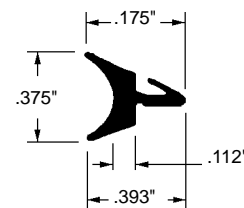

Glazing Spline

Part Number
12-1218
Material: Rubber
Colour: Black
Unit: Foot   Bulk: 500 Ft.
Used By: Zimmcor