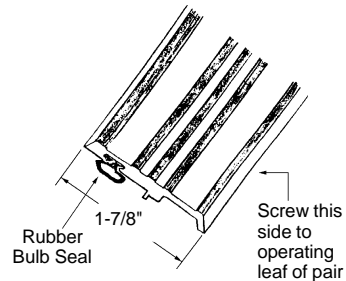

Flat Bar Astragal

Part Number	Colour/Finish
12-1291	Brown
12-1291-AL	Mill
Material: Aluminum/Rubber	
Colour: Beige	
Length: 84"	
Unit: Each	Bulk: 5 Pcs.
Used By: Several Manufacturers	

- •Designed for standard 1/8" x 3/8" kerfs.
- •Set includes 2 pieces @ 81" and 1 piece @ 36".