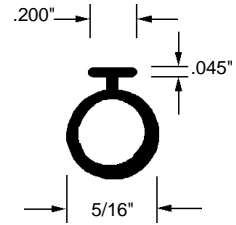

T-Slot Rubber Bulb

Part Number
12-1318
Material: Rubber
Colour: White
Unit: Foot   Bulk: 500 Ft.
Used By: Indal

- •Closed cell foam core.
- •Elastomeric skin.