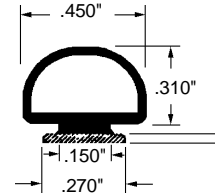

T-Slot Rubber Bulb

Part Number
12-1231
Material: Rubber
Colour: Black
Unit: Foot   Bulk: 500 Ft.
Used By: Several Manufacturers