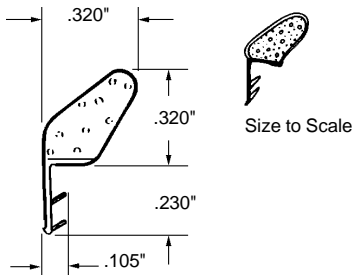

Kerf Foam-Tight — Coils Only

Part Number Colour

12-1299B Brown

12-1299W White

Material: Closed Cell Foam/Elastomeric

Unit: Foot Bulk: 500 Ft.

Used By: Several Manufacturers