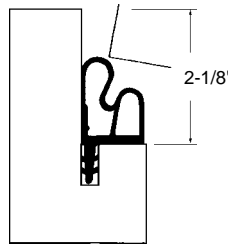

Bulb Weatherstripping

Part Number	Length
~~12-1274A~~	~~36"~~ (Discontinued)
12-1274B	81"
Material: Vinyl/Rubber	
Colour: Beige	
Unit: Each	Bulk: 10 Pcs.
Used By: Several Manufacturers	

•Set contains: 2 pieces @ 7', 1 piece @ 3' and tek screws.