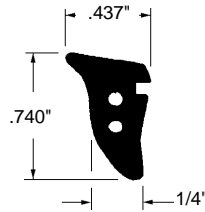

Roll-In Rubber

Part Number
12-1220
Material: Rubber
Colour: Black
Unit: N/A
Used By: Zimmcor

Discontinued

Roll-In Rubber

Part Number
12-1219
Material: Rubber
Colour: Black
Unit: N/A
Used By: Zimmcor

Discontinued