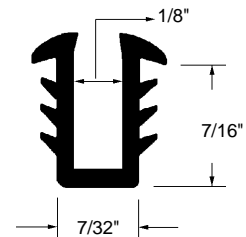

3/16" Glazing Spline

Part Number
12-1335
Material: Rubber
Colour: Black
Glass Thickness: 4/5mm
Unit: Foot   Bulk: 500 Ft.
Used By: Indal

Discontinued