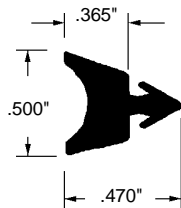

Rubber Gasket

Part Number
12-1347
Material: Rubber
Colour: Black
Unit: Foot Bulk: 500 Ft.
Used By: Several Manufacturers