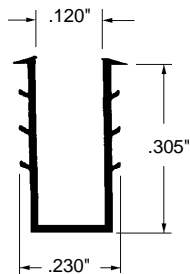

Glazing Spline

Part Number
12-1202
Material: Rubber
Colour: Black
Glass Thickness: 3/4mm
Unit: Foot   Bulk: 1000 Ft.
Used By: Several Manufacturers