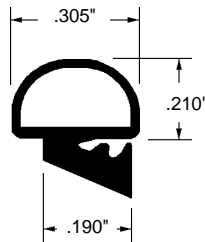

Door Stop Rubber

Part Number
12-1234
Material: Rubber
Colour: Black
Unit: Foot   Bulk: 250 Ft.
Used By: Several Manufacturers