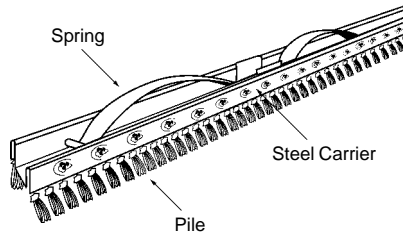

Astragal — 1/2" x 7/16"

Part Number	Length
12-1312	84"
12-1312-A	96"
Material: Aluminum	
Finish: Mill	
Unit: Each	Bulk: 10 Pcs.
Used By: Kawneer