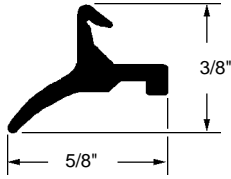

WEATHERSTRIPPING & GLAZING RUBBER

GGL Sash Gasket — Opening Skylite Type

Part Number
12-1235
Material: Rubber
Colour: Black
Unit: Foot Bulk: 500 Ft.
Used By: Velux