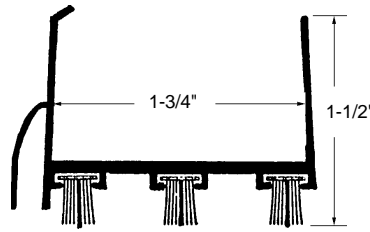

Door Shoe with Rain Drip

Part Number

12-1286R

Material: Vinyl/Pile

Colour: White

Length: 36"

Unit: Each

Bulk: 10 Pcs.

Used By: Several Manufacturers

•Aluminum carrier not thermally broken.