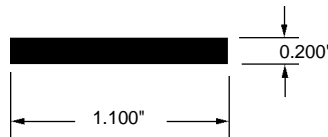

Setting Block

Part Number
12-1201
Material: Rubber
Colour: Black
Unit: Foot   Bulk: 100 Ft.
Used By: Several Manufacturers

Reactivation of Dies

See a discontinued weatherstrip you need. Contact our parts department. If we receive sufficient demand or large volume requests we will reactivate the die to meet your needs.