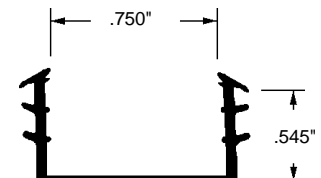

3/4" Sealed Unit Glazing Spline

Part Number
12-1321
Material: Rubber
Colour: Black
Unit: Foot   Bulk: 500 Ft.
Used By: Indal