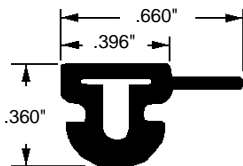

**Glazing Rubber**

Part Number  
**12-1243**  
 Material: Rubber  
 Colour: White  
 Unit: Foot            Bulk: 250 Ft.  
 Used By: Rusco

•Self-adhesive backing.

**Rubber Gasket**

Part Number  
**12-1267A**  
 Material: Rubber  
 Colour: Black  
 Unit: Foot            Bulk: 500 Ft.  
 Used By: Indal