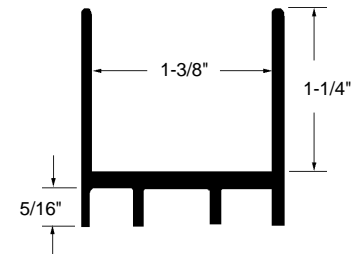

## Door Sweep

Part Number

**12-1269B**

Material: Vinyl

Length: 36"

Unit: Each

Colour

**Brown**