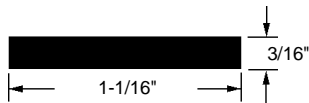

Setting Block Rubber

Part Number
12-1287
Material: Rubber
Colour: Black
Length: 1"
Unit: Each   Bulk: 100 Pcs.
Used By: Several Manufacturers