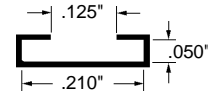

HELPFUL TIP

Typical T-SLOT dimensions for .187" backed weatherstripping