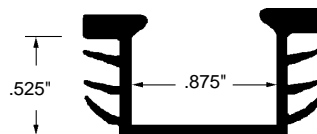

7/8" Sealed Unit Glazing Spline

Part Number
12-1320
Material: Rubber
Colour: Black
Unit: Foot   Bulk: 500 Ft.
Used By: Indal