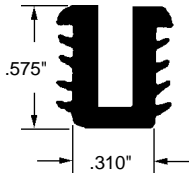

Glazing Spline

Part Number
12-1214
Material: Rubber
Colour: Black
Unit: N/A
Used By: Zimmcor

Discontinued

Glazing Spline

Part Number
12-1308
Material: Rubber
Colour: Black
Glass Thickness: 5mm (3/16")
Unit: N/A
Used By: Zimmcor