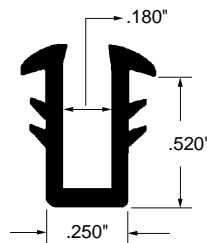

WEATHERSTRIPPING & GLAZING RUBBER

7/8" Sealed Unit Glazing Spline

Part Number
12-1323
Material: Rubber
Colour: Black
Unit: Foot   Bulk: 500 Ft.
Used By: Indal

Glazing Spline

Part Number
12-1233
Material: Rubber
Colour: Black
Unit: Foot   Bulk: 500 Ft.
Used By: Kawneer

Glazing Spline

Part Number
12-1351
Material: Rubber
Colour: Black
Unit: Foot   Bulk: 500 Ft.
Used By: Kawneer

Glazing Spline

Part Number
12-1355
Material: Rubber
Colour: Grey
Glass Thickness: 3/4mm
Unit: Foot   Bulk: 500 Ft.
Used By: W.A.P.

Glazing Spline

Part Number
12-1366
Material: Rubber
Colour: Grey
Glass Thickness: 4/5mm
Unit: Foot   Bulk: 500 Ft.
Used By: W.A.P.

Discontinued

1/4" Glazing Spline

Part Number
12-1339
Material: Rubber
Colour: Black
Unit: N/A
Used By: W.A.P.

Glazing Spline

Part Number
12-1359
Material: Rubber
Colour: Black
Unit: Foot   Bulk: 500 Ft.
Used By: W.A.P.

Glazing Spline

Part Number
12-1216
Material: Rubber
Colour: Black
Unit: Foot   Bulk: 500 Ft.
Used By: Zimmcor

Glazing Spline

Part Number
12-1218
Material: Rubber
Colour: Black
Unit: Foot   Bulk: 500 Ft.
Used By: Zimmcor