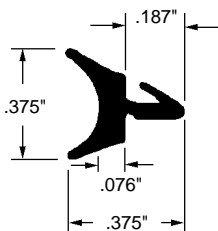

Glazing Spline

Part Number
12-1216
Material: Rubber
Colour: Black
Unit: Foot   Bulk: 500 Ft.
Used By: Zimmcor