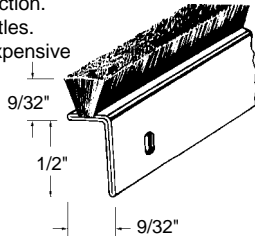

WEATHERSTRIPPING & GLAZING RUBBER

- •Seals effectively while still allowing easy operation.
- •Fully adjustable affording maximum weather protection.
- •Eliminates rattles.
- •Easy and inexpensive to install.

C-Strip® — Retrofit Weatherstripping

Part Number Colour (Carrier)

12-1281 White

12-1281M Mill

Material: Roll Formed Aluminum/Pile
Length: 84"

Unit: Each Bulk: 20 Pcs.

Used By: Several Manufacturers

- •Fringe weatherseal is a knitted pile product with an extruded bead on one edge.