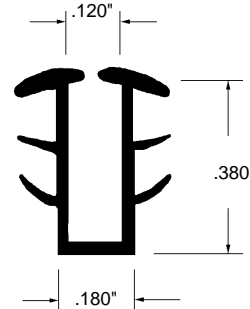

Glazing Spline

Part Number
12-1206
Material: Rubber
Colour: Black
Glass Thickness: 2/3mm
Unit: Foot   Bulk: 1000 Ft.
Used By: Several Manufacturers