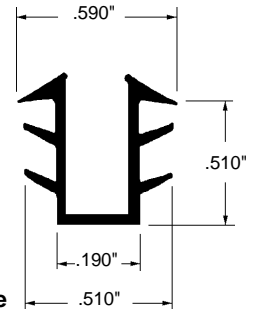

*Discontinued*

**Glazing Spline**

Part Number  
**12-1308**  
 Material: Rubber  
 Colour: Black  
 Glass Thickness: 5mm (3/16")  
 Unit: N/A  
 Used By: Zimmcor

**Glazing Spline**

Part Number  
**12-1206**  
 Material: Rubber  
 Colour: Black  
 Glass Thickness: 2/3mm  
 Unit: Foot                      Bulk: 1000 Ft.  
 Used By: Several Manufacturers