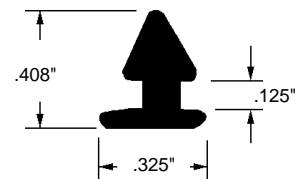

Glazing Rubber

Part Number
12-1329
Material: Rubber
Colour: Black
Unit: Foot   Bulk: 500 Ft.
Used By: Indal