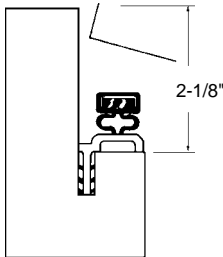

Kerf Magnetic Weatherstripping

Part Number	Length
12-1273A	36"
12-1273B	81"
Material: Vinyl/Rubber	
Colour: Beige	
Unit: Each	Bulk: 10 Pcs.
Used By: Several Manufacturers	

•For lock side, header and hinge side.