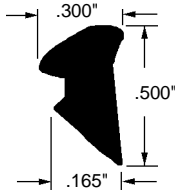

Discontinued

Roll-In Rubber

Part Number
12-1364
Material: Rubber
Colour: Black
Unit: N/A
Used By: Several Manufacturers

•For 13/16" x 5/8" extrusion.