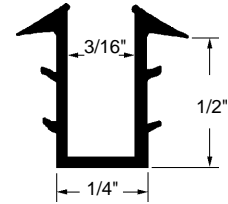

**Discontinued**

**Glazing Spline**

Part Number  
**12-1363**  
 Material: Rubber  
 Colour: Grey  
 Unit: N/A  
 Used By: Several Manufacturers

**Glazing Spline**

Part Number  
**12-1365**  
 Material: Rubber  
 Colour: Black  
 Unit: Foot      Bulk: 500 Ft.  
 Used By: Several Manufacturers