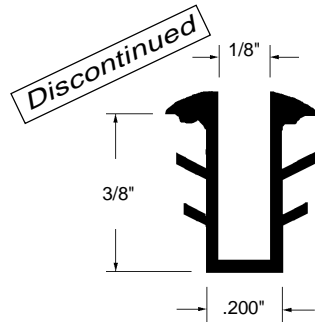

1/8" Glazing Spline

Part Number
12-1333
Material: Rubber
Colour: Black
Unit: N/A
Used By: Indal