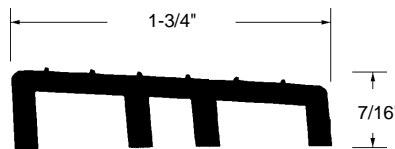

WEATHERSTRIPPING & GLAZING RUBBER

Recessed Door Sweep

Part Number
12-1315
Material: Plastic Carrier/2 Rubber Sweeps
Colour: Grey
Length: 35-5/8"
Unit: Each   Bulk: 5 Pcs.
Used By: Perma Door

•U-shape adjustable vinyl (2 pieces).

Adjustable Door Sweep

Part Number   Door Thickness
12-1271   **1-3/4" to 2-1/2"**
12-1271-A   **3/4" to 1-1/2"**
Material: Vinyl
Colour: White
Length: 36"
Unit: Each   Bulk: 5 Pcs.
Used By: Several Manufacturers

•Set contains: 2 pieces @ 84", 1 piece @ 36" and screws.

Economy Door Set

Part Number   Finish/Colour
12-1282   **Mill**
12-1282B   **Brown**
Material: Extruded Aluminum/Cold Weather Vinyl
Unit: Set   Bulk: 10 Sets
Used By: Several Manufacturers

Door Sweep

Part Number	Finish	Length
12-1284A	Mill	36"
12-1284A-8	Mill	96"
12-1284B	Bronze Anodized	36"
12-1284B-8	Bronze Anodized	96"

Material: Extruded Aluminum Carrier
Unit: Each   Bulk: 10 Pcs.
Used By: Several Manufacturers

Door Sweep

Part Number	Finish	Length
12-1279A	Mill	36"
12-1279A-48	Mill	48"
12-1279B	Bronze Anodized	36"
12-1279B-48	Bronze Anodized	48"

Material: Aluminum Carrier/Neoprene
Unit: Each   Bulk: 10 Pcs.
Used By: Several Manufacturers

•Cold weather vinyl.
•Screws included.

Threshold Bumper

Part Number
12-1283
Material: Natural Aluminum
Finish: Mill
Length: 36"
Unit: Each   Bulk: 10 Pcs.
Used By: Several Manufacturers

•For pre-hung door applications.

Rain Drip

Part Number
12-1292
Material: Extruded Aluminum
Finish: Mill
Unit: Foot   Bulk: 10 Ft.
Used By: Several Manufacturers

Inswing Sill

Part Number
12-1240
Material: Rigid Vinyl
Colour: Grey
Stock Length: 36"
Unit: Each   Bulk: 5 Pcs.
Used By: Several Manufacturers

•Pile height: 1/4" •Self-adhesive backing.
•Custom lengths available.
•If feasible, use contact cement on surface being adhered to for a good bond.