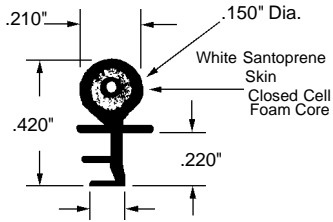

WEATHERSTRIPPING & GLAZING RUBBER

Wood Window Bulb

Part Number
12-1223
Material: Santoprene®/Foam
Colour: White
Unit: Foot   Bulk: 500 Ft.
Used By: Several Manufacturers