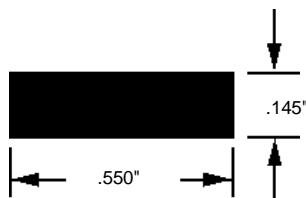

Rubber Gasket

Part Number
12-1358
Material: Rubber
Colour: Grey
Unit: Foot Bulk: 500 Ft.
Used By: Several Manufacturers