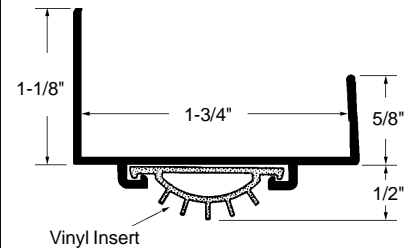

Door Shoe

Part Number

12-1290A

Material: Aluminum Carrier/Vinyl Insert

Finish: Mill

Length: 36"

Unit: Each

Bulk: 10 Pcs.

Used By: Several Manufacturers

•Aluminum carrier not thermally broken.