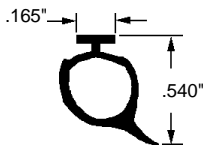

Rubber Gasket for Door Weatherstripping Set 12-1242

Part Number	
12-1242R	
Material: Rubber	
Colour: Grey	
Unit: Foot	Bulk: 500 Ft.
Used By: Several Manufacturers