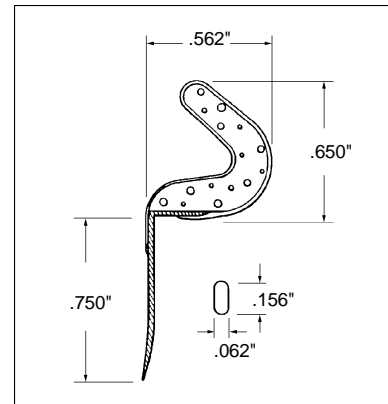

Great for the Do It-Yourself Market!