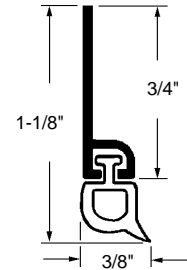

Door Weatherstripping Set

Part Number	
12-1242	
Material: Aluminum/Rubber	
Finish: Mill/Grey	
Unit: Set	Bulk: 25 Sets
Used By: Several Manufacturers	

•Premium Quality.
•Santoprene skin.
•Can be used as replacement gasket for door weatherstripping set 12-1242 (on this page).