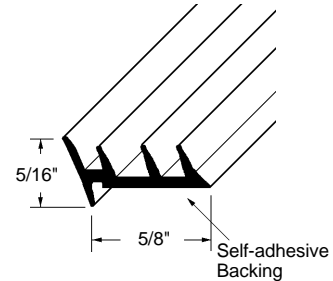

Rubber Gasket

Part Number
12-1267
Material: Rubber
Colour: Black
Unit: Foot   Bulk: 500 Ft.
Used By: Indal