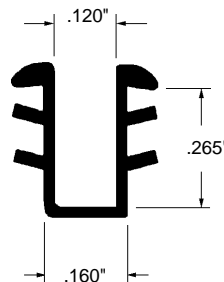

Glazing Spline

Part Number
12-1203
Material: Rubber
Colour: Black
Glass Thickness: 3/4mm
Unit: Foot   Bulk: 300 Ft.
Used By: Several Manufacturers