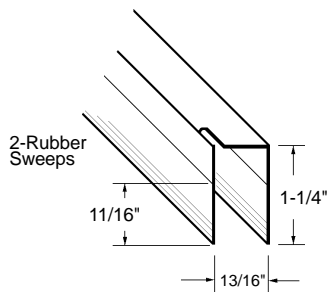

WEATHERSTRIPPING & GLAZING RUBBER

Recessed Door Sweep

Part Number
12-1315
Material: Plastic Carrier/2 Rubber Sweeps
Colour: Grey
Length: 35-5/8"
Unit: Each   Bulk: 5 Pcs.
Used By: Perma Door

•U-shape adjustable vinyl (2 pieces).