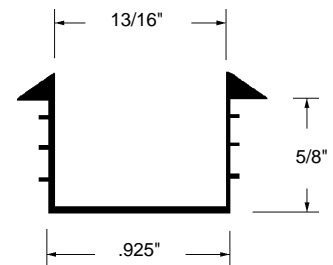

13/16" Sealed Unit Glazing Spline

Part Number
12-1332
Material: Rubber
Colour: Black
Unit: Foot   Bulk: 500 Ft.
Used By: Indal