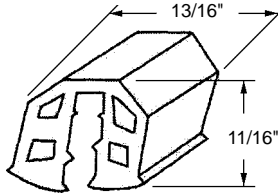

•For 13/16" x 5/8" extrusion.

**Glazing Rubber**

Part Number  
**12-1338**  
 Material: Rubber  
 Colour: Black  
 Glass Thickness: 6mm (1/4")  
 Unit: Foot                      Bulk: 150 Ft.  
 Used By: Several Manufacturers