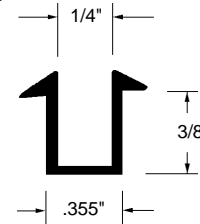

Glazing Spline

Part Number
12-1366
Material: Rubber
Colour: Grey
Glass Thickness: 4/5mm
Unit: Foot   Bulk: 500 Ft.
Used By: W.A.P.

Discontinued

1/4" Glazing Spline

Part Number
12-1339
Material: Rubber
Colour: Black
Unit: N/A
Used By: W.A.P.