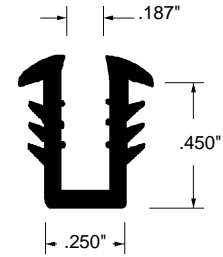

3/16" Glazing Spline

Part Number
12-1331
Material: Rubber
Colour: Black
Glass Thickness: 4/5mm
Unit: Foot   Bulk: 500 Ft.
Used By: Indal