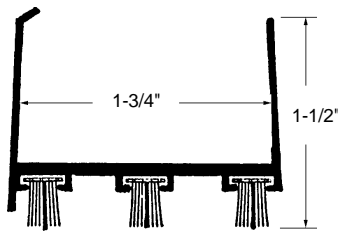

Door Shoe

Part Number

12-1286

Material: Vinyl/Pile

Colour: White

Length: 36"

Unit: Each

Bulk: 10 Pcs.

Used By: Several Manufacturers

•Vinyl with fin pile sweeps.