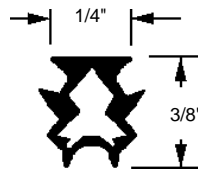

Rubber Gasket

Part Number
12-1354
Material: Rubber
Colour: Black
Unit: Foot Bulk: 500 Ft.
Used By: W.A.P.