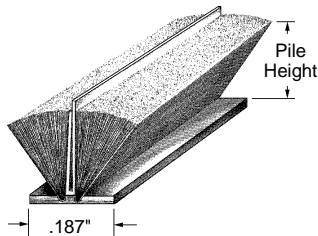

Pile Weatherstripping — With Plastic Fin

Part Number	Pile Height	Bulk
12-1265F	.140"	3000'
12-1251F	.250"	1800'
12-1252F	.310"	1400'

Material: Polypropylene (Pile/Fin/Backing)
Colour: Grey
Unit: Foot
Used By: Several Manufacturers