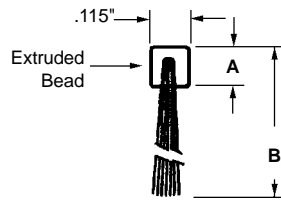

Fringe Weatherseal c/w Extruded Bead

Part Number A B

12-1276 .130" 7/16"

12-1276A .150" 11/16"

Material: Polypropylene

Colour: Grey

Unit: Foot Bulk: 500 Ft.

Used By: Several Manufacturers

- •Fringe weatherseal is a knitted pile product with an extruded bead on one edge.