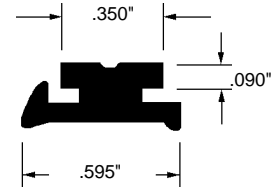

Glazing Rubber

Part Number
12-1337
Material: Rubber
Colour: Black
Unit: Foot   Bulk: 500 Ft.
Used By: Indal