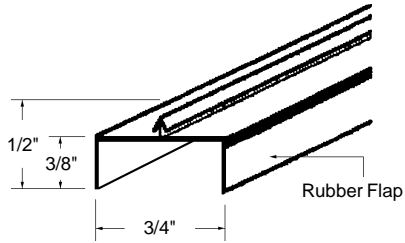

WEATHERSTRIPPING & GLAZING RUBBER

•Plastic carrier, rubber flap.

Co-Extruded Weatherstripping for Windows

Part Number

12-1239

Material: Plastic/Rubber

Colour: White

Stock Length: 12'

Unit: S/L

Bulk: 20 S/L

Used By: Dashwood