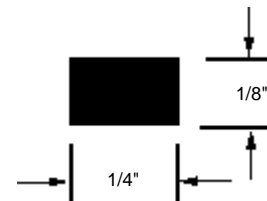

Half Felt Weatherstripping

Part Number
12-1314
Material: Felt
Colour: Grey
Roll Size: 50'
Unit: Foot   Bulk: 200 Ft.
Used By: Rusco