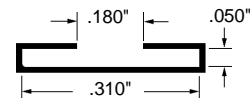

Typical T-SLOT dimensions for .270" backed weatherstripping