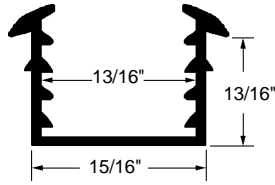

WEATHERSTRIPPING & GLAZING RUBBER

Discontinued

Glazing Spline

Part Number
12-1345
Material: Rubber
Colour: Black
Unit: N/A
Used By: Several Manufacturers

Glazing Spline

Part Number
12-1367
Material: Rubber
Colour: Grey
Unit: Foot   Bulk: 500 Ft.
Used By: Several Manufacturers

Discontinued

Glazing Spline

Part Number
12-1363
Material: Rubber
Colour: Grey
Unit: N/A
Used By: Several Manufacturers

Glazing Spline

Part Number
12-1365
Material: Rubber
Colour: Black
Unit: Foot   Bulk: 500 Ft.
Used By: Several Manufacturers

Glazing Spline

Part Number
12-1350
Material: Rubber
Colour: Black
Unit: Foot   Bulk: 500 Ft.
Used By: Several Manufacturers

Glazing Rubber

Part Number
12-1337
Material: Rubber
Colour: Black
Unit: Foot   Bulk: 500 Ft.
Used By: Indal

Glazing Rubber

Part Number
12-1322
Material: Rubber
Colour: Black
Unit: Foot   Bulk: 500 Ft.
Used By: Indal

Glazing Rubber

Part Number   Colour
12-1325B   **Brown**
12-1325C   **Cream**
12-1325W   **White**
Material: Rubber
Unit: Foot   Bulk: 100 Ft.
Used By: Indal

Glazing Rubber

Part Number
12-1329
Material: Rubber
Colour: Black
Unit: Foot   Bulk: 500 Ft.
Used By: Indal