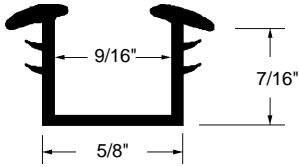

WEATHERSTRIPPING & GLAZING RUBBER

Discontinued

Glazing Spline

Part Number
12-1345
Material: Rubber
Colour: Black
Unit: N/A
Used By: Several Manufacturers