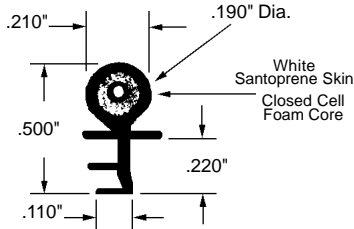

Wood Window Bulb

Part Number
12-1224
Material: Santoprene®/Foam
Colour: White
Unit: Foot   Bulk: 500 Ft.
Used By: Several Manufacturers