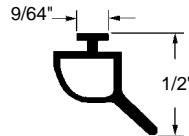

Rubber Gasket

Part Number	
12-1309	
Material: Rubber	
Colour: Black	
Unit: Foot	Bulk: 500 Ft.
Used By: Several Manufacturers	

•Replaces 12-1297W.
•Set includes 2 pieces @ 83".