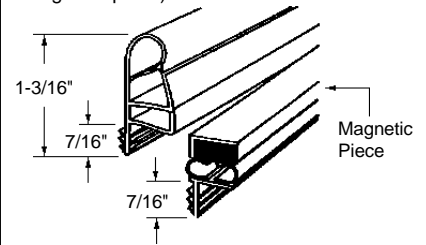

L-Shaped Door Shoe

Part Number	
12-1302	
Material: Vinyl/Rubber	
Colour: White	
Length: 36"	
Unit: Each	Bulk: 5 Pcs.
Used By: Several Manufacturers	

•Set consists of: 2 @ 82" (1 magnetic and 1 non-magnetic piece) and 1 @ 36" (non-magnetic piece).

Magnetic Weatherstrip Set

Part Number	
12-1306	
Material: Vinyl/Rubber	
Colour: White	
Length: See above.	
Unit: Set	Bulk: 5 Sets
Used By: Several Manufacturers	

•For lock side and header only.