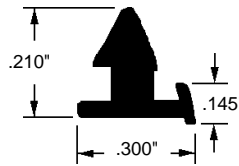

Rubber Gasket

Part Number
12-1356
Material: Rubber
Colour: Black
Unit: Foot Bulk: 500 Ft.
Used By: W.A.P.