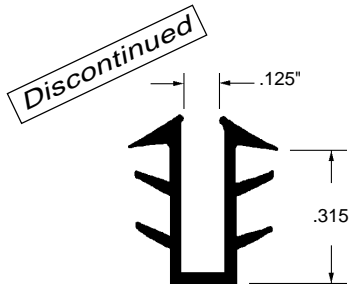

1/8" Glazing Spline

Part Number
12-1324
Material: Rubber
Colour: Black
Unit: N/A
Used By: Indal