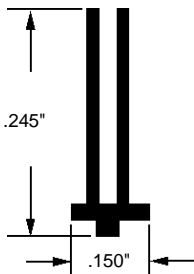

Rubber Gasket

Part Number
12-1357
Material: Rubber
Colour: Grey
Unit: Foot   Bulk: 500 Ft.
Used By: Several Manufacturers