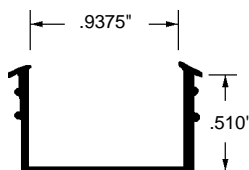

15/16" Sealed Unit Glazing Spline

Part Number
12-1319
Material: Rubber
Colour: Black
Unit: Foot   Bulk: 500 Ft.
Used By: Indal