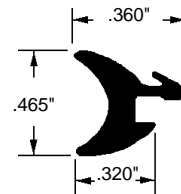

Rubber Gasket

Part Number
12-1362
Material: Rubber
Colour: Black
Unit: Foot Bulk: 500 Ft.
Used By: Several Manufacturers