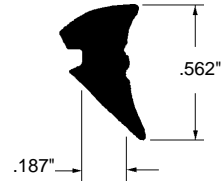

Roll-In Rubber

Part Number
12-1210
Material: Rubber
Colour: Black
Unit: Foot   Bulk: 500 Ft.
Used By: Kawneer

Discontinued