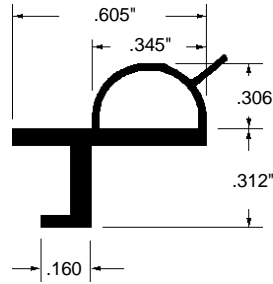

Kerf Weatherstripping

Part Number

12-1229

Material: Plastic/Rubber

Colour: Black/Brown

Stock Length: 12'

Unit: S/L

Bulk: 10 S/L

Used By: Several Manufacturers

Reactivation of Dies

Don't see the part you are looking for or perhaps it has been discontinued?

Let our purchaser know.

If we receive sufficient demand or large volume requests we will reactivate the die.

•Vinyl with fin pile sweeps.