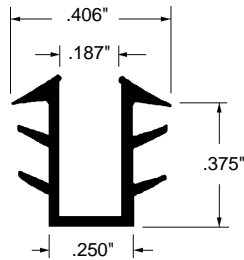

WEATHERSTRIPPING & GLAZING RUBBER

Rubber Gasket

Part Number
12-1349
Material: Rubber
Colour: Black
Unit: Foot   Bulk: 500 Ft.
Used By: Several Manufacturers

Discontinued

Rubber Gasket

Part Number
12-1360
Material: Rubber
Colour: Black
Unit: N/A
Used By: Several Manufacturers

Rubber Gasket

Part Number
12-1348
Material: Rubber
Colour: Black
Unit: Foot   Bulk: 500 Ft.
Used By: Several Manufacturers

Rubber Gasket

Part Number
12-1357
Material: Rubber
Colour: Grey
Unit: Foot   Bulk: 500 Ft.
Used By: Several Manufacturers

Glazing Gasket

Part Number
12-1352
Material: Rubber
Colour: Black
Unit: Foot   Bulk: 500 Ft.
Used By: Several Manufacturers

Spandrel Gasket

Part Number
12-1305
Material: Santoprene®
Colour: Black
Unit: Foot   Bulk: 500 Ft.
Used By: Several Manufacturers

Discontinued

5/32" Glazing Spline

Part Number
12-1334
Material: Rubber
Colour: Grey
Unit: N/A
Used By: Indal

3/16" Glazing Spline

Part Number
12-1335
Material: Rubber
Colour: Black
Glass Thickness: 4/5mm
Unit: Foot   Bulk: 500 Ft.
Used By: Indal

Discontinued

1/8" Glazing Spline

Part Number
12-1336
Material: Rubber
Colour: Black
Unit: N/A
Used By: Indal