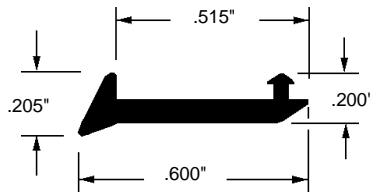

Glazing Gasket

Part Number
12-1352
Material: Rubber
Colour: Black
Unit: Foot   Bulk: 500 Ft.
Used By: Several Manufacturers