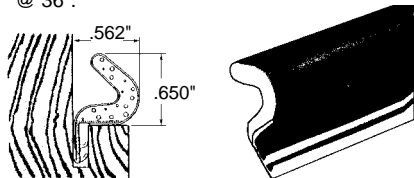

Foam-Tite® Kerf Mounted Weatherseal

Part Number	Colour
12-1293B	Brown
12-1293W	White
Material: Closed cell Santoprene® Encapsulated by a Seamless Santoprene Elastomeric Skin	
Unit: Set	Bulk: 10 Sets
Used By: Several Manufacturers	

Foam-Tite® —

A weatherseal that compresses in application to provide a positive seal in a window or door. This compression allows the window or door to move in its frame and still have a positive seal. When the window sash or door is opened, the Foam-Tite® seal springs back to its original shape to assure a positive seal when the window is closed.

Foam Weatherstrip for Retrofit/Weatherization Markets.

Here is an easy-to-mount, nail-up version of the highly successful OEM FOAM-Tite® entry door weatherseal.

- •Installs quickly and easily with nails and a hammer. Oval holes every four inches permit easy adjustment.
- •Seamless Santoprene® elastomeric skin provides easy breakaway, long-life integrity and prevents delaminating.
- •Closed cell Santoprene® foam profile resists water absorption, eliminates wicking and has no air pockets.
- •Independent tests have shown FOAM-TITE® performs like new under all temperature conditions.

Foam-Tite® Entry Door Weatherseal

Part Number	Colour	•Set includes 2 pieces @ 81" and 1 piece @ 36".
12-1246	White	
12-1246B	Brown	
Material: Closed Cell Santoprene® Foam Encapsulated by a Seamless Santoprene Elastomeric Skin		
Unit: Set	Bulk: 10 Sets	
Used By: Several Manufacturers