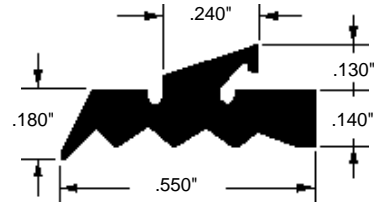

Rubber Gasket

Part Number
12-1348
Material: Rubber
Colour: Black
Unit: Foot   Bulk: 500 Ft.
Used By: Several Manufacturers