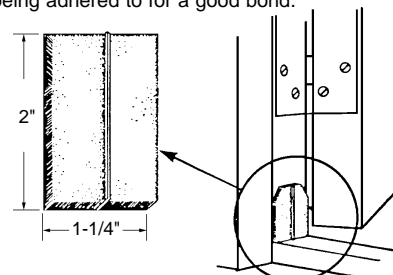

Inswing Sill

Part Number
12-1240
Material: Rigid Vinyl
Colour: Grey
Stock Length: 36"
Unit: Each   Bulk: 5 Pcs.
Used By: Several Manufacturers

•Pile height: 1/4" •Self-adhesive backing.
•Custom lengths available.
•If feasible, use contact cement on surface being adhered to for a good bond.