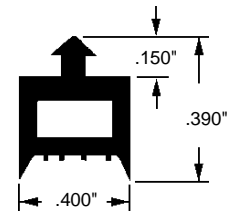

WEATHERSTRIPPING & GLAZING RUBBER

Rubber Gasket

Part Number
12-1349
Material: Rubber
Colour: Black
Unit: Foot   Bulk: 500 Ft.
Used By: Several Manufacturers

Discontinued

Rubber Gasket

Part Number
12-1360
Material: Rubber
Colour: Black
Unit: N/A
Used By: Several Manufacturers

Rubber Gasket

Part Number
12-1348
Material: Rubber
Colour: Black
Unit: Foot   Bulk: 500 Ft.
Used By: Several Manufacturers

Rubber Gasket

Part Number
12-1357
Material: Rubber
Colour: Grey
Unit: Foot   Bulk: 500 Ft.
Used By: Several Manufacturers

Glazing Gasket

Part Number
12-1352
Material: Rubber
Colour: Black
Unit: Foot   Bulk: 500 Ft.
Used By: Several Manufacturers

Spandrel Gasket

Part Number
12-1305
Material: Santoprene®
Colour: Black
Unit: Foot   Bulk: 500 Ft.
Used By: Several Manufacturers

Discontinued

5/32" Glazing Spline

Part Number
12-1334
Material: Rubber
Colour: Grey
Unit: N/A
Used By: Indal

3/16" Glazing Spline

Part Number
12-1335
Material: Rubber
Colour: Black
Glass Thickness: 4/5mm
Unit: Foot   Bulk: 500 Ft.
Used By: Indal

Discontinued

1/8" Glazing Spline

Part Number
12-1336
Material: Rubber
Colour: Black
Unit: N/A
Used By: Indal