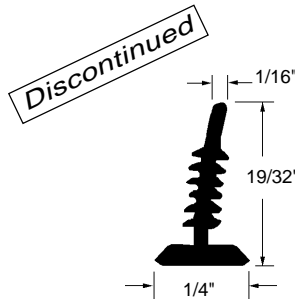

Window T-Slot Rubber

Part Number
12-1307
Material: Rubber
Colour: Black
Unit: N/A
Used By: Indal