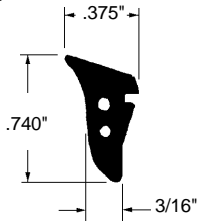

Roll-In Rubber

Part Number
12-1212
Material: Rubber
Colour: Black
Unit: N/A
Used By: Zimmcor

Discontinued