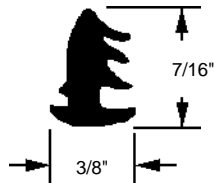

Rubber Gasket

Part Number
12-1361
Material: Rubber
Colour: Grey
Unit: Foot Bulk: 500 Ft.
Used By: W.A.P.