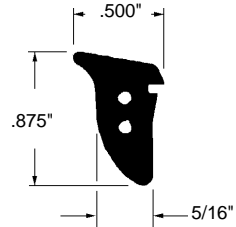

Roll-In Rubber

Part Number
12-1221
Material: Rubber
Colour: Black
Unit: N/A
Used By: Zimmcor