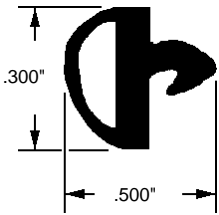

Door Stop Rubber

Part Number
12-1211
Material: Rubber
Colour: Black
Unit: Foot   Bulk: 500 Ft.
Used By: Kawneer