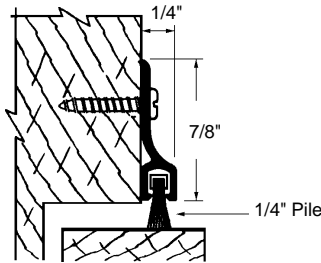

Door Sweep

Part Number	Finish	Length
12-1284A	Mill	36"
12-1284A-8	Mill	96"
12-1284B	Bronze Anodized	36"
12-1284B-8	Bronze Anodized	96"

Material: Extruded Aluminum Carrier
Unit: Each   Bulk: 10 Pcs.
Used By: Several Manufacturers