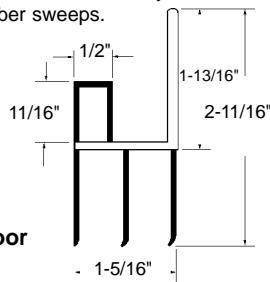

WEATHERSTRIPPING & GLAZING RUBBER

*Brown door shoe has brown vinyl with black rubber sweeps.

L-Shaped Door Shoe

Part Number	Colour
12-1272B	Brown
12-1272BE	Beige
12-1272W	White
Material: Vinyl	
Colour: White	
Length: 36"	
Unit: Each	Bulk: 5 Pcs.
Used By: Aluminart