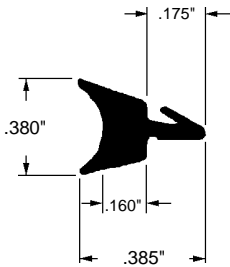

Glazing Spline

Part Number
12-1365
Material: Rubber
Colour: Black
Unit: Foot   Bulk: 500 Ft.
Used By: Several Manufacturers