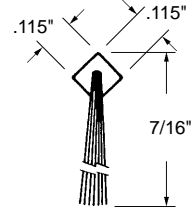

Fringe Weatherseal c/w Extruded Bead

Part Number

12-1277

Material: Polypropylene

Colour: Grey

Unit: Foot Bulk: 500 Ft.

Used By: Several Manufacturers

- •Outlasts and out-performs metal, rigid vinyl and flexible vinyl weatherstripping in compressions and wipe applications for wood casements, wood entry and sliding glass doors.

- •Kerf slot: .080".