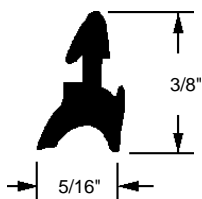

Glazing Spline

Part Number
12-1359
Material: Rubber
Colour: Black
Unit: Foot   Bulk: 500 Ft.
Used By: W.A.P.