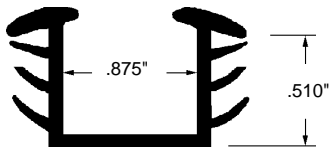

WEATHERSTRIPPING & GLAZING RUBBER

7/8" Sealed Unit Glazing Spline

Part Number
12-1323
Material: Rubber
Colour: Black
Unit: Foot   Bulk: 500 Ft.
Used By: Indal