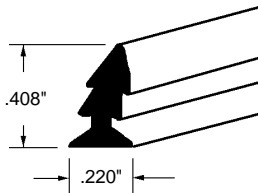

Glazing Spline

Part Number
12-1343
Material: Rubber
Colour: Black
Unit: Foot   Bulk: 500 Ft.
Used By: Indal