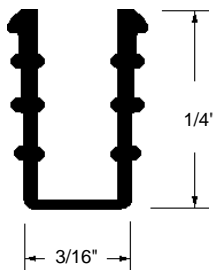

Glazing Spline

Part Number
12-1355
Material: Rubber
Colour: Grey
Glass Thickness: 3/4mm
Unit: Foot   Bulk: 500 Ft.
Used By: W.A.P.