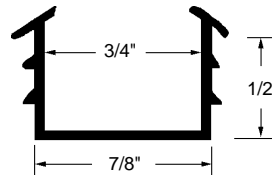

3/4" Glazing Spline

Part Number
12-1247
Material: Rubber
Colour: Black
Unit: Foot   Bulk: 500 Ft.
Used By: Indal