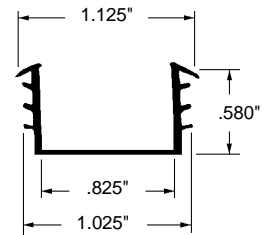

Glazing Spline

Part Number
12-1209
Material: Rubber
Colour: Black
Unit: Foot   Bulk: 500 Ft.
Used By: Several Manufacturers