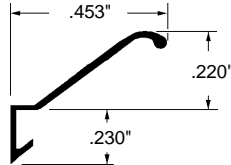

Polyflex® Weatherseal

Part Number

12-1294

Material: Polyflex

Colour: White

Stock Length: 7'

Unit: S/L Bulk: 28 S/L

Used By: Several Manufacturers

- •Outlasts and out-performs metal, rigid vinyl and flexible vinyl weatherstripping in compressions and wipe applications for wood casements, wood entry and sliding glass doors.

- •Kerf slot: .080".