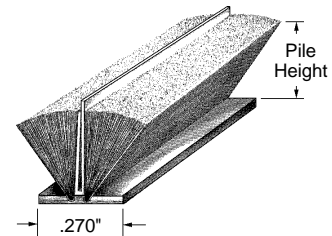

## REPLACEMENT PILE WEATHERSTRIP

- KEEPS AIR INFILTRATION TO A MINIMUM.
- REDUCES ENERGY LOSS.
- QUICK AND SIMPLE INSTALLATION.
- INEXPENSIVE.

### Pile Weatherstripping — With Plastic Fin

Part Number	Pile Height	Bulk
12-1265F	.140"	3000'
12-1251F	.250"	1800'
12-1252F	.310"	1400'

Material: Polypropylene (Pile/Fin/Backing)  
 Colour: Grey  
 Unit: Foot  
 Used By: Several Manufacturers