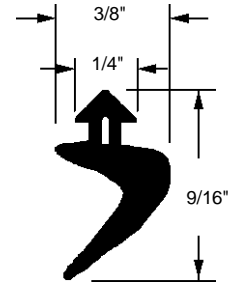

Rubber Gasket

Part Number
12-1353
Material: Rubber
Colour: Black
Unit: Foot Bulk: 500 Ft.
Used By: W.A.P.