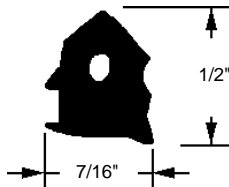

Glazing Spline

Part Number
12-1233
Material: Rubber
Colour: Black
Unit: Foot   Bulk: 500 Ft.
Used By: Kawneer