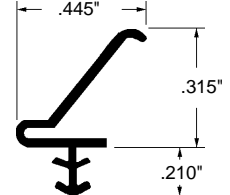

Polyflex® Weatherseal

Part Number

12-1296

12-1296-BL

Material: Polyflex

Stock Length: 7'

Unit: S/L Bulk: 28 S/L

Used By: Several Manufacturers

- •Upgrade for polyflex® weatherseals.
- •Kerf slot: .125".