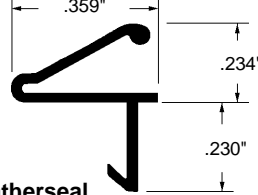

Polyflex® Weatherseal

Part Number

12-1295

Material: Polyflex

Colour: White

Stock Length: 7'

Unit: S/L Bulk: 28 S/L

Used By: Several Manufacturers

- •Outlasts and out-performs metal, rigid vinyl and flexible vinyl weatherstripping in compressions and wipe applications for wood casements, wood entry and sliding glass doors.

- •Kerf slot: .100".