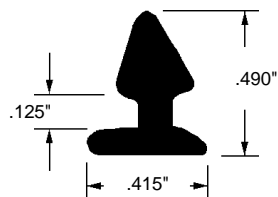

Glazing Rubber

Part Number
12-1322
Material: Rubber
Colour: Black
Unit: Foot   Bulk: 500 Ft.
Used By: Indal