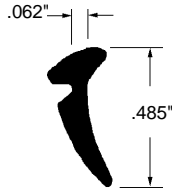

WEATHERSTRIPPING & GLAZING RUBBER

Roll-In Rubber

Part Number
12-1310
Material: Rubber
Colour: Black
Unit: Foot   Bulk: 500 Ft.
Used By: Kawneer

Roll-In Rubber

Part Number
12-1210
Material: Rubber
Colour: Black
Unit: Foot   Bulk: 500 Ft.
Used By: Kawneer

Discontinued

Roll-In Rubber

Part Number
12-1212
Material: Rubber
Colour: Black
Unit: N/A
Used By: Zimmcor

Discontinued

Roll-In Rubber

Part Number
12-1220
Material: Rubber
Colour: Black
Unit: N/A
Used By: Zimmcor

Discontinued

Roll-In Rubber

Part Number
12-1219
Material: Rubber
Colour: Black
Unit: N/A
Used By: Zimmcor

Discontinued

Roll-In Rubber

Part Number
12-1221
Material: Rubber
Colour: Black
Unit: N/A
Used By: Zimmcor

Glazing Rubber

Part Number
12-1243
Material: Rubber
Colour: White
Unit: Foot   Bulk: 250 Ft.
Used By: Rusco

•Self-adhesive backing.

Rubber Gasket

Part Number
12-1267A
Material: Rubber
Colour: Black
Unit: Foot   Bulk: 500 Ft.
Used By: Indal

•Self-adhesive backing.

Rubber Gasket

Part Number
12-1267
Material: Rubber
Colour: Black
Unit: Foot   Bulk: 500 Ft.
Used By: Indal