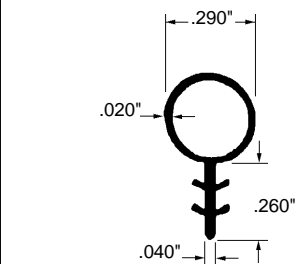

Wood Window Bulb

Part Number Unit

12-1200 Foot

12-1200-A Roll (300')

12-1200-B Roll (750')

Material: Rubber

Colour: Beige

Unit: Foot Bulk: 12-1200-B

Used By: Several Manufacturers