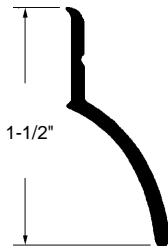

Rain Drip

Part Number
12-1292
Material: Extruded Aluminum
Finish: Mill
Unit: Foot   Bulk: 10 Ft.
Used By: Several Manufacturers