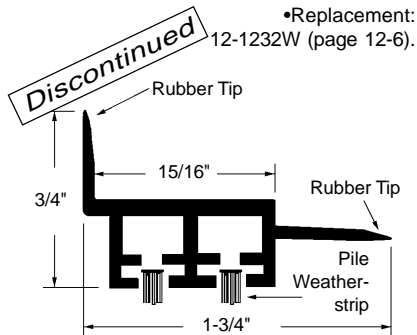

Sliding Glass Door Weatherstripping

Part Number
12-1297W
Material: Plastic
Colour: White
Unit: N/A
Used By: Dashwood

•Replacement:
12-1232W (page 12-6).