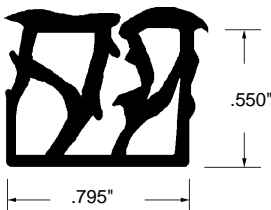

Spandrel Gasket

Part Number
12-1305
Material: Santoprene®
Colour: Black
Unit: Foot   Bulk: 500 Ft.
Used By: Several Manufacturers

Discontinued

5/32" Glazing Spline

Part Number
12-1334
Material: Rubber
Colour: Grey
Unit: N/A
Used By: Indal