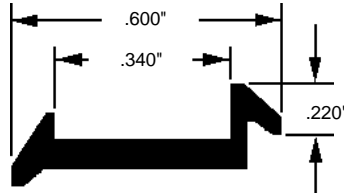

Rubber Gasket

Part Number
12-1349
Material: Rubber
Colour: Black
Unit: Foot   Bulk: 500 Ft.
Used By: Several Manufacturers

Discontinued

Rubber Gasket

Part Number
12-1360
Material: Rubber
Colour: Black
Unit: N/A
Used By: Several Manufacturers