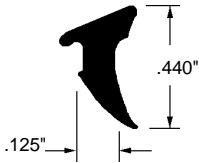

WEATHERSTRIPPING & GLAZING RUBBER

Roll-In Rubber

Part Number
12-1310
Material: Rubber
Colour: Black
Unit: Foot   Bulk: 500 Ft.
Used By: Kawneer