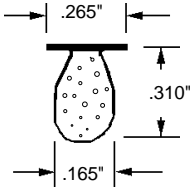

Window Weatherstripping Bulb

Part Number
12-1330
Material: Elastomeric/Foam
Colour: White
Unit: Foot   Bulk: 500 Ft.
Used By: Indal