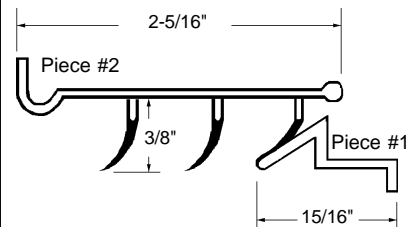

Sliding Glass Door Weatherstripping

Part Number	
~~12-1232F~~	~~Tan~~ (Discontinued)
12-1232W	White
Material: Plastic with Rubber Fins	
Length: 83"	
Unit: Set	Bulk: 5 Sets
Used By: Dashwood