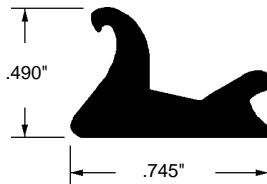

Glazing Rubber

Part Number   Colour
12-1325B   **Brown**
12-1325C   **Cream**
12-1325W   **White**
Material: Rubber
Unit: Foot   Bulk: 100 Ft.
Used By: Indal