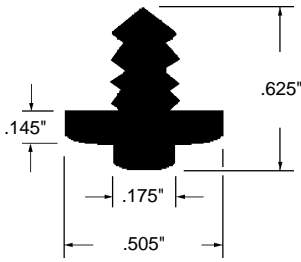

WEATHERSTRIPPING & GLAZING RUBBER