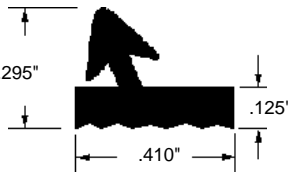

**Discontinued**

**Glazing Spline**

Part Number  
**12-1363**  
 Material: Rubber  
 Colour: Grey  
 Unit: N/A  
 Used By: Several Manufacturers

**Glazing Spline**

Part Number  
**12-1365**  
 Material: Rubber  
 Colour: Black  
 Unit: Foot      Bulk: 500 Ft.  
 Used By: Several Manufacturers