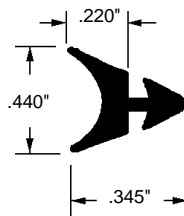

Rubber Gasket

Part Number
12-1346
Material: Rubber
Colour: Black
Unit: Foot Bulk: 500 Ft.
Used By: Several Manufacturers