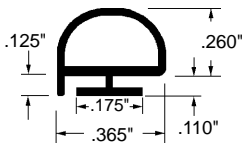

Rubber Bulb

Part Number
12-1344
Material: Rubber
Colour: Black
Unit: Foot   Bulk: 500 Ft.
Used By: Several Manufacturers