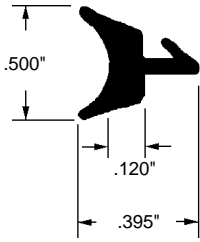

Glazing Spline

Part Number
12-1311
Material: Rubber
Colour: Black
Unit: Foot   Bulk: 500 Ft.
Used By: Zimmcor