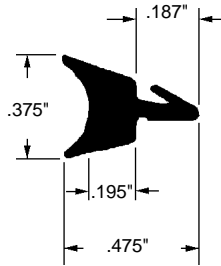

Glazing Spline

Part Number
12-1311
Material: Rubber
Colour: Black
Unit: Foot   Bulk: 500 Ft.
Used By: Zimmcor

Glazing Spline

Part Number
12-1217
Material: Rubber
Colour: Black
Unit: Foot   Bulk: 500 Ft.
Used By: Zimmcor

Discontinued

Glazing Spline

Part Number
12-1214
Material: Rubber
Colour: Black
Unit: N/A
Used By: Zimmcor

Discontinued

Glazing Spline

Part Number
12-1308
Material: Rubber
Colour: Black
Glass Thickness: 5mm (3/16")
Unit: N/A
Used By: Zimmcor

Glazing Spline

Part Number
12-1206
Material: Rubber
Colour: Black
Glass Thickness: 2/3mm
Unit: Foot   Bulk: 1000 Ft.
Used By: Several Manufacturers

Glazing Spline

Part Number
12-1208
Material: Rubber
Colour: Black
Glass Thickness: 3/4mm
Unit: Foot   Bulk: 200 Ft.
Used By: Several Manufacturers

Glazing Spline

Part Number
12-1202
Material: Rubber
Colour: Black
Glass Thickness: 3/4mm
Unit: Foot   Bulk: 1000 Ft.
Used By: Several Manufacturers

Glazing Spline

Part Number
12-1203
Material: Rubber
Colour: Black
Glass Thickness: 3/4mm
Unit: Foot   Bulk: 300 Ft.
Used By: Several Manufacturers

Glazing Spline

Part Number
12-1209
Material: Rubber
Colour: Black
Unit: Foot   Bulk: 500 Ft.
Used By: Several Manufacturers