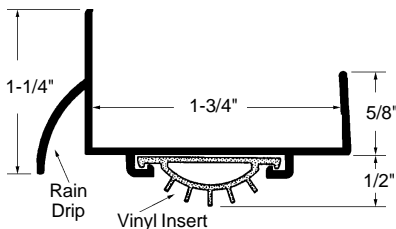

Door Shoe

Part Number

12-1290

Material: Aluminum Carrier/Vinyl Insert

Finish: Mill

Length: 36"

Unit: Each

Bulk: 10 Pcs.

Used By: Several Manufacturers

Replacement Vinyl Insert for 12-1290 and 12-1290A

Part Number

12-1290-R

Material: Vinyl

Colour: Grey

Unit: Foot

Bulk: 50 Ft.

Used By: Several Manufacturers